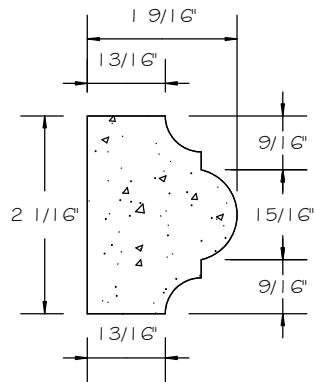

STONE CAST INC.

2300 KARBACH "B" HOUSTON TX 77092

Office: 713-683-6780 * Fax: 713-683-6749 * www.houstonstonecast.com

NATHAN 2" SURROUND CORNER

SCALE AS NOTED

SECTION

SCALE 6" = 1' 0"

FRONT VIEW

SCALE 3/4" = 1' 0"

ISOMETRIC VIEW

NOT TO SCALE

STANDARD DIMENSIONS AVAILABLE

SIZE	ITEM #
2"	A04C02
4"	A04C04
6"	A04C06
8"	A04C08
10"	A04C10
14"	A04C14

2" NATHAN SURROUND CORNER

ITEM # A04C02

FOR STUCCO APPLICATIONS