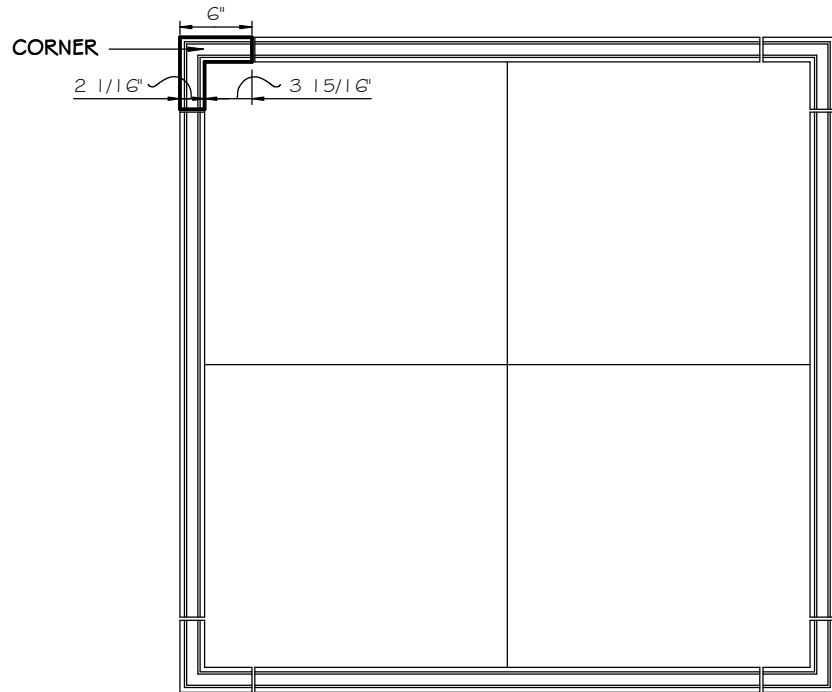

STONE CAST INC.

2300 KARBACH "B" HOUSTON TX 77092

Office: 713-683-6780 * Fax: 713-683-6749 * www.houstonstonecast.com

NATHAN 2" SURROUND CORNER

SCALE AS NOTED

SECTION

SCALE 6" = 1' 0"

FRONT VIEW

SCALE 3/4" = 1' 0"

ISOMETRIC VIEW

NOT TO SCALE

STANDARD DIMENSIONS AVAILABLE

SIZE	ITEM #
2"	A04C02
4"	A04C04
6"	A04C06
8"	A04C08
10"	A04C10
14"	A04C14

2" NATHAN SURROUND CORNER

ITEM # A04C02

FOR STUCCO APPLICATIONS