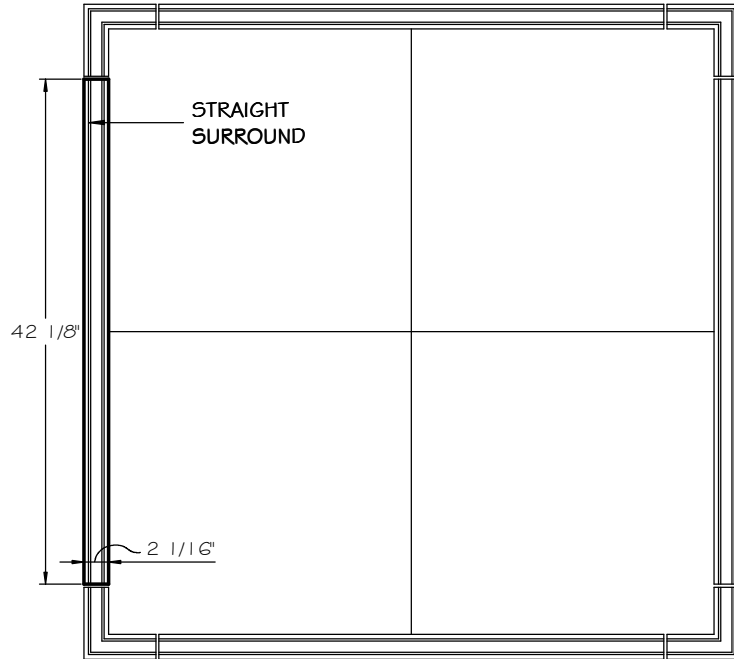

STONE CAST INC.

2300 KARBACH "B" HOUSTON TX 77092

Office: 713-683-6780 * Fax: 713-683-6749 * www.houstonstonecast.com

NATHAN 2" SURROUND STRAIGHT

SCALE AS NOTED

SECTION

SCALE 6" = 1' 0"

FRONT VIEW

SCALE 3/4" = 1' 0"

ISOMETRIC VIEW

NOT TO SCALE

STANDARD DIMENSIONS AVAILABLE

SIZE	ITEM #
2"W x 42 1/8"L	A04-02
4"W x 48"L	A04-04
6"W x 48"L	A04-06
8"W x 48"L	A04-08
10"W x 48"L	A04-10
14"W x 36 1/8"L	A04-14

2" NATHAN SURROUND STRAIGHT

ITEM # A04-02

FOR STUCCO APPLICATIONS