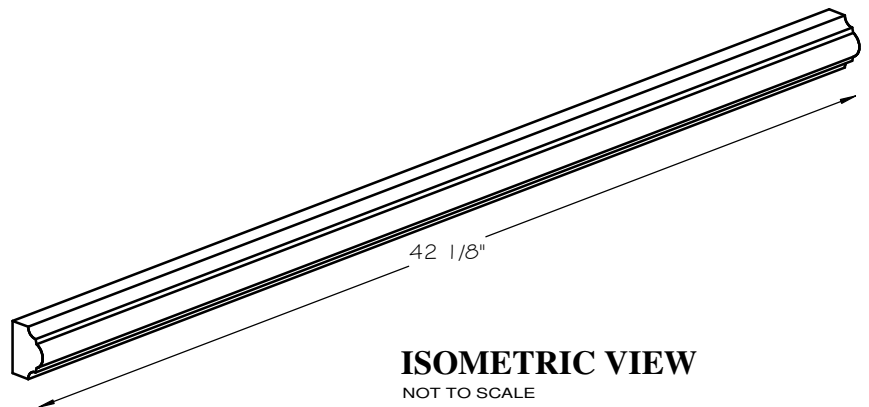

STONE CAST INC.

2300 KARBACH "B" HOUSTON TX 77092

Office: 713-683-6780 * Fax: 713-683-6749 * www.houstonstonecast.com

NATHAN 2" SURROUND STRAIGHT

SCALE AS NOTED

SECTION

SCALE 6" = 1' 0"

FRONT VIEW

SCALE 3/4" = 1' 0"

ISOMETRIC VIEW

NOT TO SCALE

STANDARD DIMENSIONS AVAILABLE

SIZE	ITEM #
2"W x 42 1/8"L	A04-02
4"W x 48"L	A04-04
6"W x 48"L	A04-06
8"W x 48"L	A04-08
10"W x 48"L	A04-10
14"W x 36 1/8"L	A04-14

2" NATHAN SURROUND STRAIGHT

ITEM # A04-02

FOR STUCCO APPLICATIONS