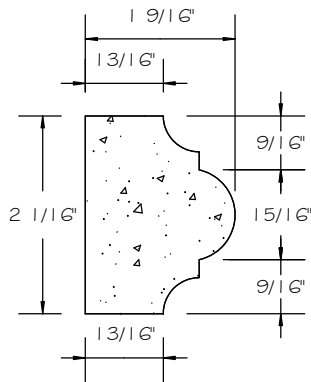

STONE CAST INC.

2300 KARBACH "B" HOUSTON TX 77092

Office: 713-683-6780 * Fax: 713-683-6749 * www.houstonstonecast.com

NATHAN 2" SURROUND STRAIGHT

SCALE AS NOTED

SECTION

SCALE 6" = 1' 0"

FRONT VIEW

SCALE 3/4" = 1' 0"

ISOMETRIC VIEW

NOT TO SCALE

STANDARD DIMENSIONS AVAILABLE

SIZE	ITEM #
2"W x 42 1/8"L	A04-02
4"W x 48"L	A04-04
6"W x 48"L	A04-06
8"W x 48"L	A04-08
10"W x 48"L	A04-10
14"W x 36 1/8"L	A04-14

2" NATHAN SURROUND STRAIGHT

ITEM # A04-02

FOR STUCCO APPLICATIONS