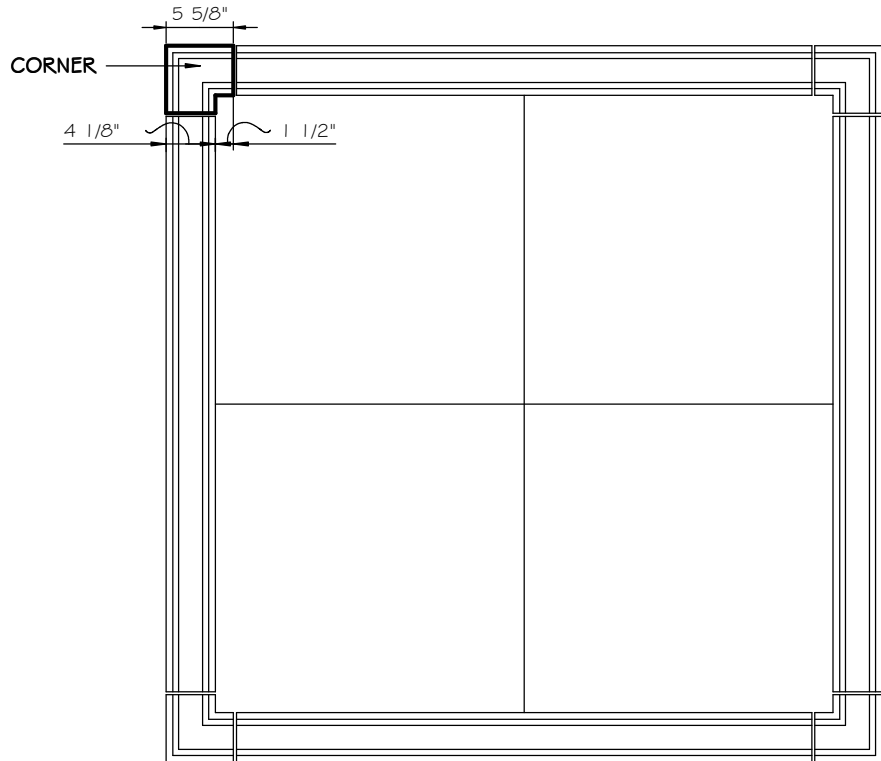

STONE CAST INC.

2300 KARBACH "B" HOUSTON TX 77092

Office: 713-683-6780 * Fax: 713-683-6749 * www.houstonstonecast.com

NATHAN 4" SURROUND CORNER

SCALE AS NOTED

SECTION

SCALE 4" = 1' 0"

FRONT VIEW

SCALE 3/4" = 1' 0"

ISOMETRIC VIEW

NOT TO SCALE

STANDARD DIMENSIONS AVAILABLE

SIZE	ITEM #
2"	A04C02
4"	A04C04
6"	A04C06
8"	A04C08
10"	A04C10
14"	A04C14

4" NATHAN SURROUND CORNER

ITEM # A04C04

FOR STUCCO APPLICATIONS