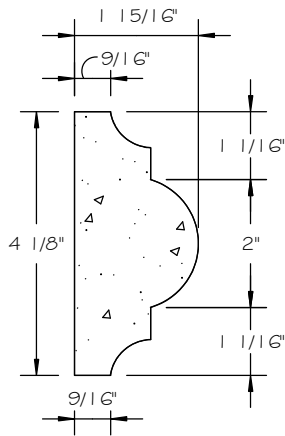

STONE CAST INC.

2300 KARBACH "B" HOUSTON TX 77092

Office: 713-683-6780 * Fax: 713-683-6749 * www.houstonstonecast.com

NATHAN 4" SURROUND CORNER

SCALE AS NOTED

SECTION

SCALE 4" = 1' 0"

FRONT VIEW

SCALE 3/4" = 1' 0"

ISOMETRIC VIEW

NOT TO SCALE

STANDARD DIMENSIONS AVAILABLE

SIZE	ITEM #
2"	A04C02
4"	A04C04
6"	A04C06
8"	A04C08
10"	A04C10
14"	A04C14

4" NATHAN SURROUND CORNER

ITEM # A04C04

FOR STUCCO APPLICATIONS