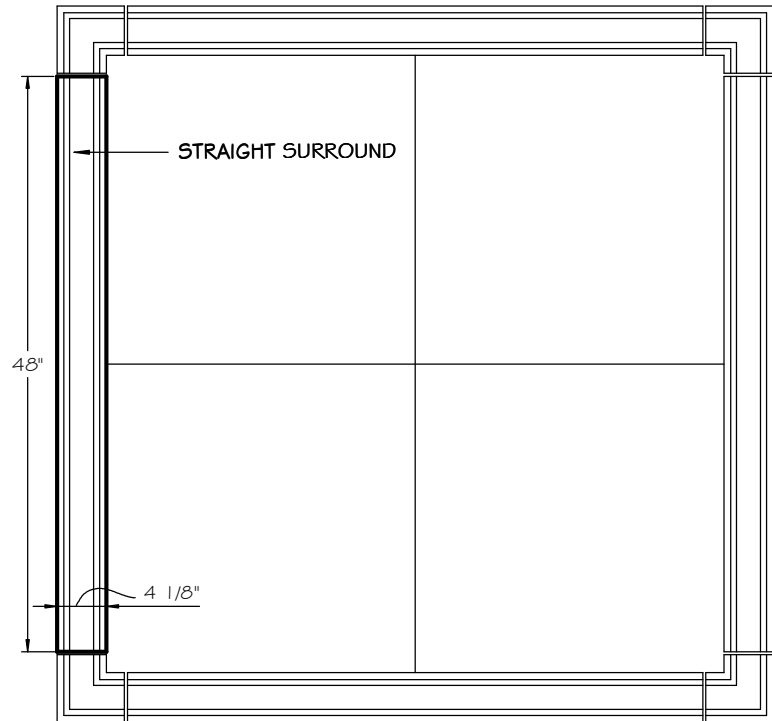

STONE CAST INC.

2300 KARBACH "B" HOUSTON TX 77092

Office: 713-683-6780 * Fax: 713-683-6749 * www.houstonstonecast.com

NATHAN 4" SURROUND STRAIGHT

SCALE AS NOTED

STANDARD DIMENSIONS AVAILABLE

| SIZE | ITEM # |
|-----------------|--------|
| 2"W x 42 1/8"L | A04-02 |
| 4"W x 48"L | A04-04 |
| 6"W x 48"L | A04-06 |
| 8"W x 48"L | A04-08 |
| 10"W x 48"L | A04-10 |
| 14"W x 36 1/8"L | A04-14 |

4" NATHAN SURROUND STRAIGHT

ITEM # A04-04

FOR STUCCO APPLICATIONS