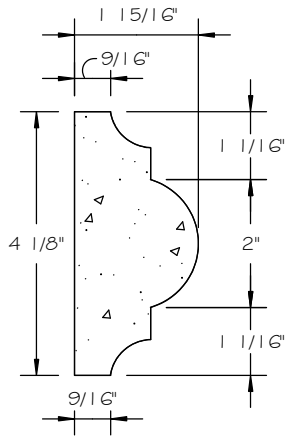

STONE CAST INC.

2300 KARBACH "B" HOUSTON TX 77092

Office: 713-683-6780 * Fax: 713-683-6749 * www.houstonstonecast.com

NATHAN 4" SURROUND STRAIGHT

SCALE AS NOTED

STANDARD DIMENSIONS AVAILABLE

| SIZE | ITEM # |
|-----------------|--------|
| 2"W x 42 1/8"L | A04-02 |
| 4"W x 48"L | A04-04 |
| 6"W x 48"L | A04-06 |
| 8"W x 48"L | A04-08 |
| 10"W x 48"L | A04-10 |
| 14"W x 36 1/8"L | A04-14 |

4" NATHAN SURROUND STRAIGHT

ITEM # A04-04

FOR STUCCO APPLICATIONS