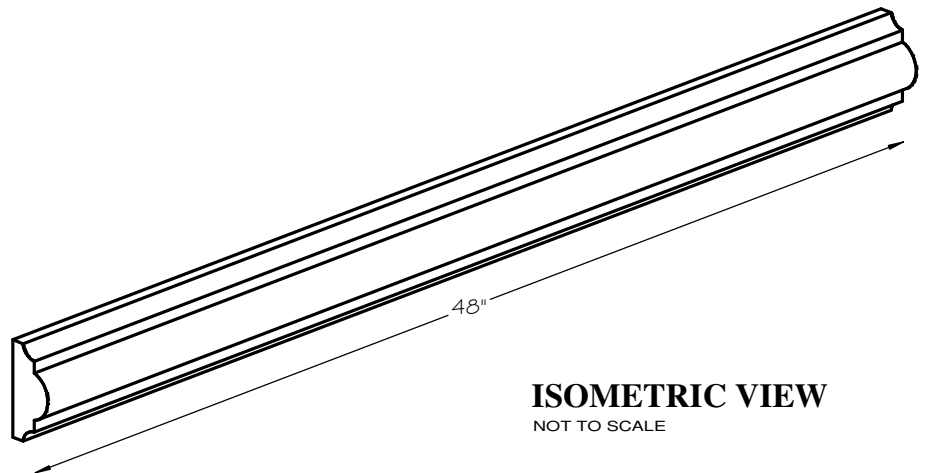

STONE CAST INC.

2300 KARBACH "B" HOUSTON TX 77092

Office: 713-683-6780 * Fax: 713-683-6749 * www.houstonstonecast.com

NATHAN 4" SURROUND STRAIGHT

SCALE AS NOTED

STANDARD DIMENSIONS AVAILABLE

| SIZE | ITEM # |
|-----------------|--------|
| 2"W x 42 1/8"L | A04-02 |
| 4"W x 48"L | A04-04 |
| 6"W x 48"L | A04-06 |
| 8"W x 48"L | A04-08 |
| 10"W x 48"L | A04-10 |
| 14"W x 36 1/8"L | A04-14 |

4" NATHAN SURROUND STRAIGHT

ITEM # A04-04

FOR STUCCO APPLICATIONS