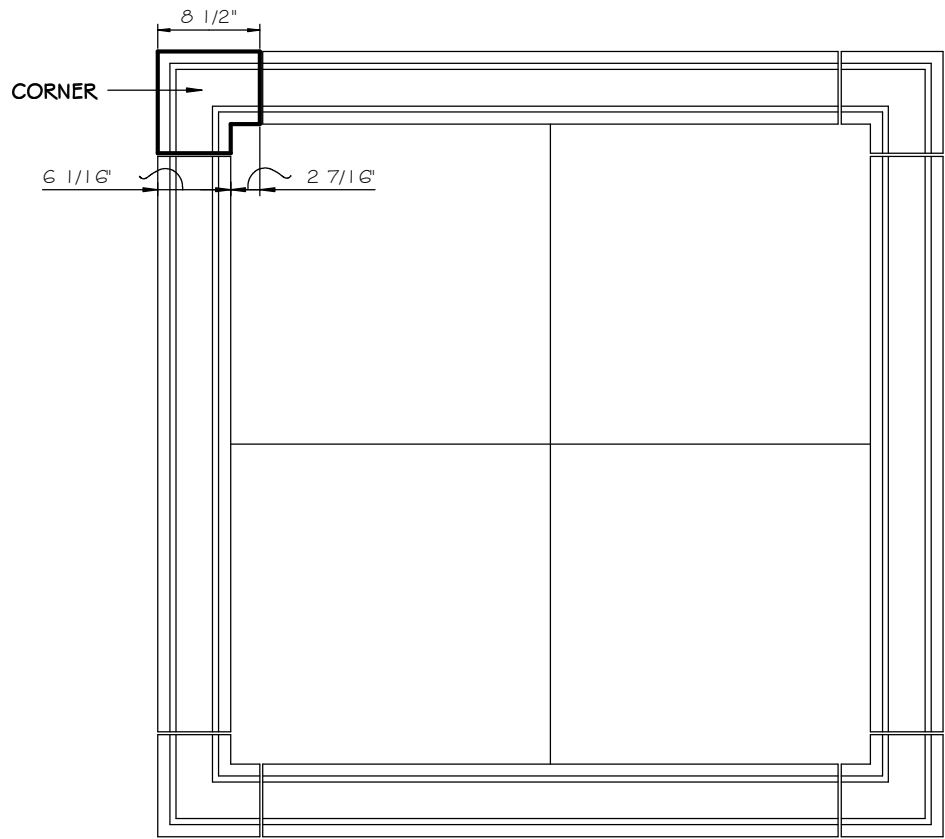

STONE CAST INC.

2300 KARBACH "B" HOUSTON TX 77092

Office: 713-683-6780 * Fax: 713-683-6749 * www.houstonstonecast.com

NATHAN 6" SURROUND CORNER

SCALE AS NOTED

SECTION

SCALE 4" = 1' 0"

FRONT VIEW

SCALE 3/4" = 1' 0"

ISOMETRIC VIEW

NOT TO SCALE

STANDARD DIMENSIONS AVAILABLE

SIZE	ITEM #
2"	A04C02
4"	A04C04
6"	A04C06
8"	A04C08
10"	A04C10
14"	A04C14

6" NATHAN SURROUND CORNER

ITEM # A04C06

FOR STUCCO APPLICATIONS