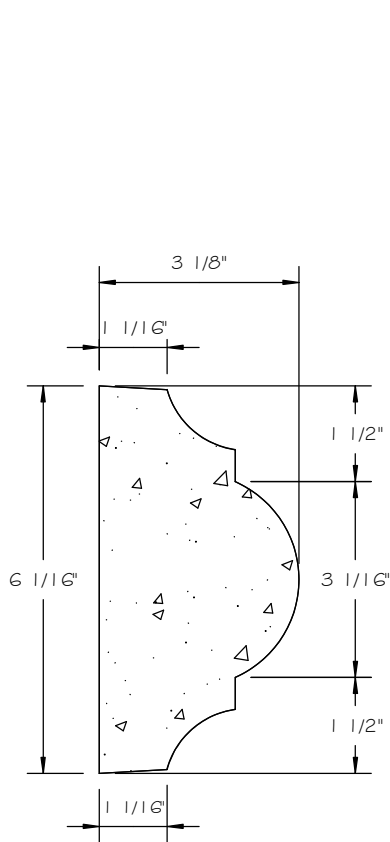

STONE CAST INC.

2300 KARBACH "B" HOUSTON TX 77092

Office: 713-683-6780 * Fax: 713-683-6749 * www.houstonstonecast.com

NATHAN 6" SURROUND CORNER

SCALE AS NOTED

SECTION

SCALE 4" = 1' 0"

FRONT VIEW

SCALE 3/4" = 1' 0"

ISOMETRIC VIEW

NOT TO SCALE

STANDARD DIMENSIONS AVAILABLE

SIZE	ITEM #
2"	A04C02
4"	A04C04
6"	A04C06
8"	A04C08
10"	A04C10
14"	A04C14

6" NATHAN SURROUND CORNER

ITEM # A04C06

FOR STUCCO APPLICATIONS