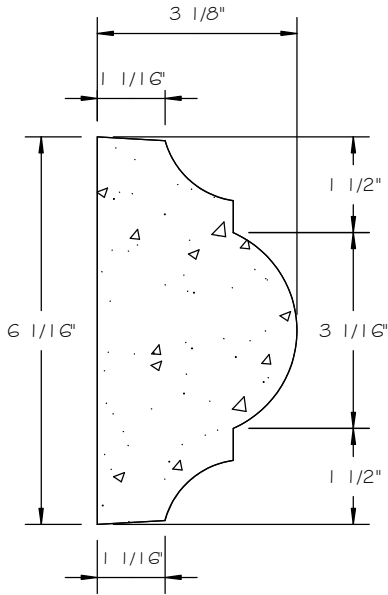

STONE CAST INC.

2300 KARBACH "B" HOUSTON TX 77092

Office: 713-683-6780 * Fax: 713-683-6749 * www.houstonstonecast.com

NATHAN 6" SURROUND STRAIGHT

SCALE AS NOTED

SECTION

SCALE 4" = 1' 0"

FRONT VIEW

SCALE 3/4" = 1' 0"

ISOMETRIC VIEW

NOT TO SCALE

STANDARD DIMENSIONS AVAILABLE

SIZE	ITEM #
2"W x 42 1/8"L	A04-02
4"W x 48"L	A04-04
6"W x 48"L	A04-06
8"W x 48"L	A04-08
10"W x 48"L	A04-10
14"W x 36 1/8"L	A04-14

6" NATHAN SURROUND STRAIGHT

ITEM # A04-06

FOR STUCCO APPLICATIONS