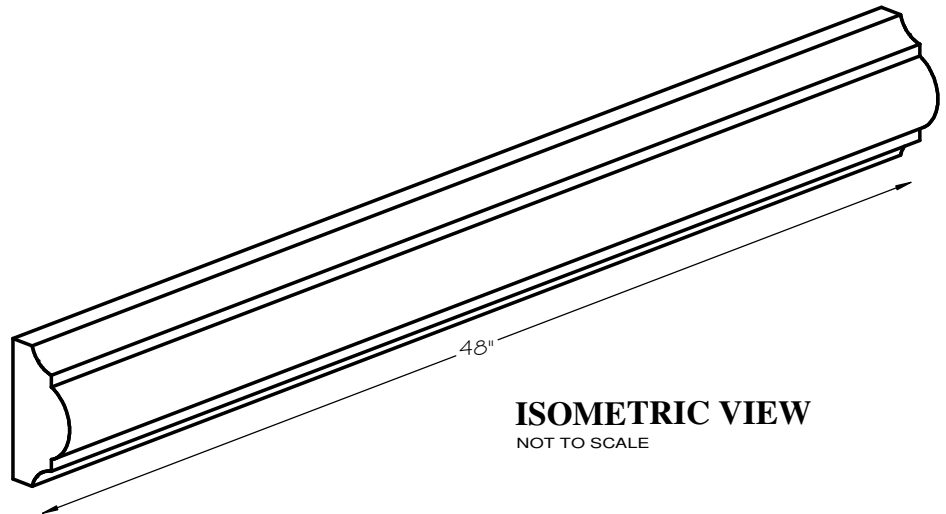

STONE CAST INC.

2300 KARBACH "B" HOUSTON TX 77092

Office: 713-683-6780 * Fax: 713-683-6749 * www.houstonstonecast.com

NATHAN 6" SURROUND STRAIGHT

SCALE AS NOTED

SECTION

SCALE 4" = 1' 0"

FRONT VIEW

SCALE 3/4" = 1' 0"

ISOMETRIC VIEW

NOT TO SCALE

STANDARD DIMENSIONS AVAILABLE

SIZE	ITEM #
2"W x 42 1/8"L	A04-02
4"W x 48"L	A04-04
6"W x 48"L	A04-06
8"W x 48"L	A04-08
10"W x 48"L	A04-10
14"W x 36 1/8"L	A04-14