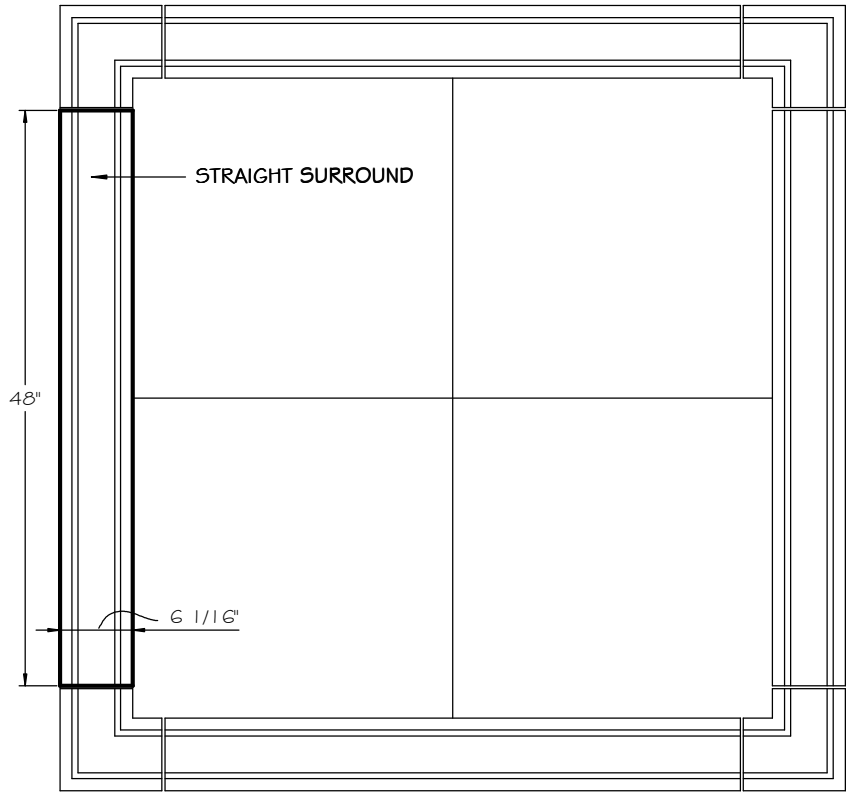

STONE CAST INC.

2300 KARBACH "B" HOUSTON TX 77092

Office: 713-683-6780 * Fax: 713-683-6749 * www.houstonstonecast.com

NATHAN 6" SURROUND STRAIGHT

SCALE AS NOTED

SECTION

SCALE 4" = 1' 0"

FRONT VIEW

SCALE 3/4" = 1' 0"

ISOMETRIC VIEW

NOT TO SCALE

STANDARD DIMENSIONS AVAILABLE

SIZE	ITEM #
2"W x 42 1/8"L	A04-02
4"W x 48"L	A04-04
6"W x 48"L	A04-06
8"W x 48"L	A04-08
10"W x 48"L	A04-10
14"W x 36 1/8"L	A04-14

6" NATHAN SURROUND STRAIGHT

ITEM # A04-06

FOR STUCCO APPLICATIONS