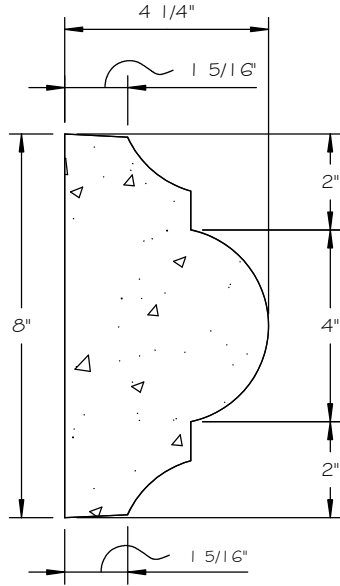

STONE CAST INC.

2300 KARBACH "B" HOUSTON TX 77092

Office: 713-683-6780 * Fax: 713-683-6749 * www.houstonstonecast.com

NATHAN 8" SURROUND CORNER

SCALE AS NOTED

SECTION

SCALE 3" = 1' 0"

FRONT VIEW

SCALE 1/2" = 1' 0"

ISOMETRIC VIEW

NOT TO SCALE

STANDARD DIMENSIONS AVAILABLE

SIZE	ITEM #
2"	A04C02
4"	A04C04
6"	A04C06
8"	A04C08
10"	A04C10
14"	A04C14

8" NATHAN SURROUND CORNER

ITEM # A04C08

FOR STUCCO APPLICATIONS