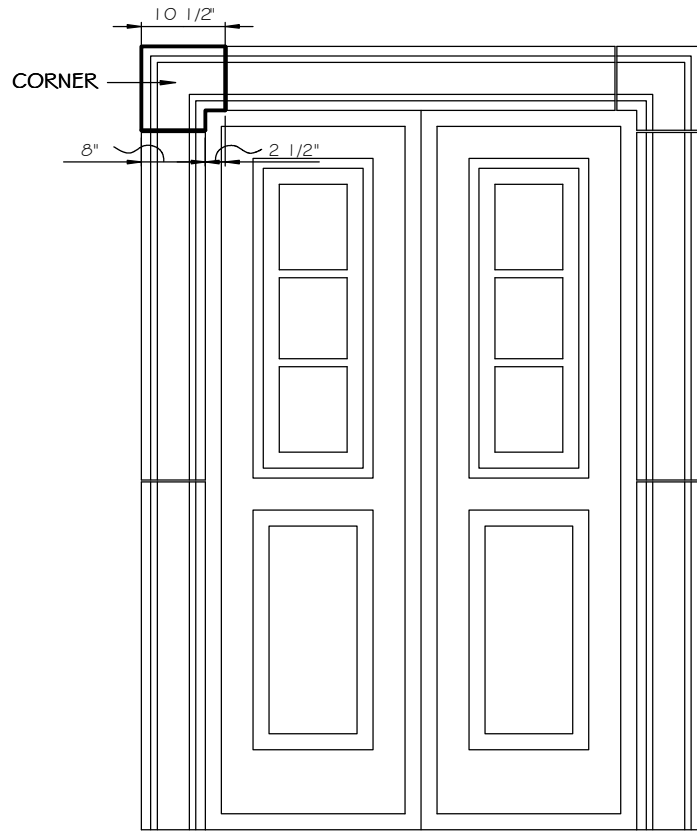

STONE CAST INC.

2300 KARBACH "B" HOUSTON TX 77092

Office: 713-683-6780 * Fax: 713-683-6749 * www.houstonstonecast.com

NATHAN 8" SURROUND CORNER

SCALE AS NOTED

SECTION

SCALE 3" = 1' 0"

FRONT VIEW

SCALE 1/2" = 1' 0"

ISOMETRIC VIEW

NOT TO SCALE

STANDARD DIMENSIONS AVAILABLE

SIZE	ITEM #
2"	A04C02
4"	A04C04
6"	A04C06
8"	A04C08
10"	A04C10
14"	A04C14

8" NATHAN SURROUND CORNER

ITEM # A04C08

FOR STUCCO APPLICATIONS