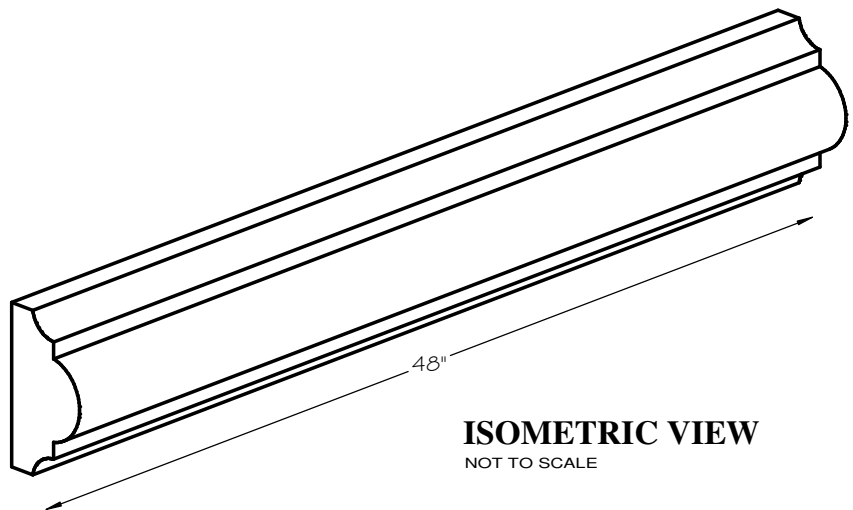

STONE CAST INC.

2300 KARBACH "B" HOUSTON TX 77092

Office: 713-683-6780 * Fax: 713-683-6749 * www.houstonstonecast.com

NATHAN 8" SURROUND STRAIGHT

SCALE AS NOTED

SECTION

SCALE 3" = 1' 0"

FRONT VIEW

SCALE 1/2" = 1' 0"

ISOMETRIC VIEW

NOT TO SCALE

STANDARD DIMENSIONS AVAILABLE

SIZE	ITEM #
2"W x 42 1/8"L	A04-02
4"W x 48"L	A04-04
6"W x 48"L	A04-06
8"W x 48"L	A04-08
10"W x 48"L	A04-10
14"W x 36 1/8"L	A04-14