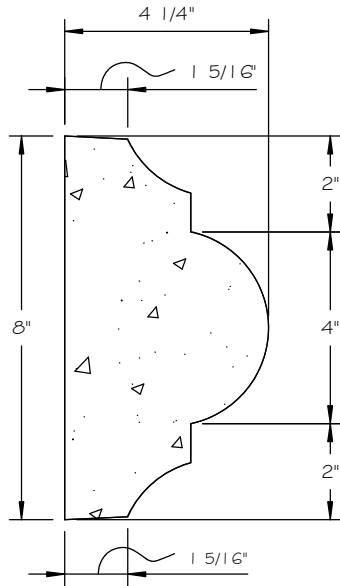

STONE CAST INC.

2300 KARBACH "B" HOUSTON TX 77092

Office: 713-683-6780 * Fax: 713-683-6749 * www.houstonstonecast.com

NATHAN 8" SURROUND STRAIGHT

SCALE AS NOTED

SECTION

SCALE 3" = 1' 0"

FRONT VIEW

SCALE 1/2" = 1' 0"

ISOMETRIC VIEW

NOT TO SCALE

STANDARD DIMENSIONS AVAILABLE

SIZE	ITEM #
2"W x 42 1/8"L	A04-02
4"W x 48"L	A04-04
6"W x 48"L	A04-06
8"W x 48"L	A04-08
10"W x 48"L	A04-10
14"W x 36 1/8"L	A04-14

8" NATHAN SURROUND STRAIGHT

ITEM # A04-08

FOR STUCCO APPLICATIONS