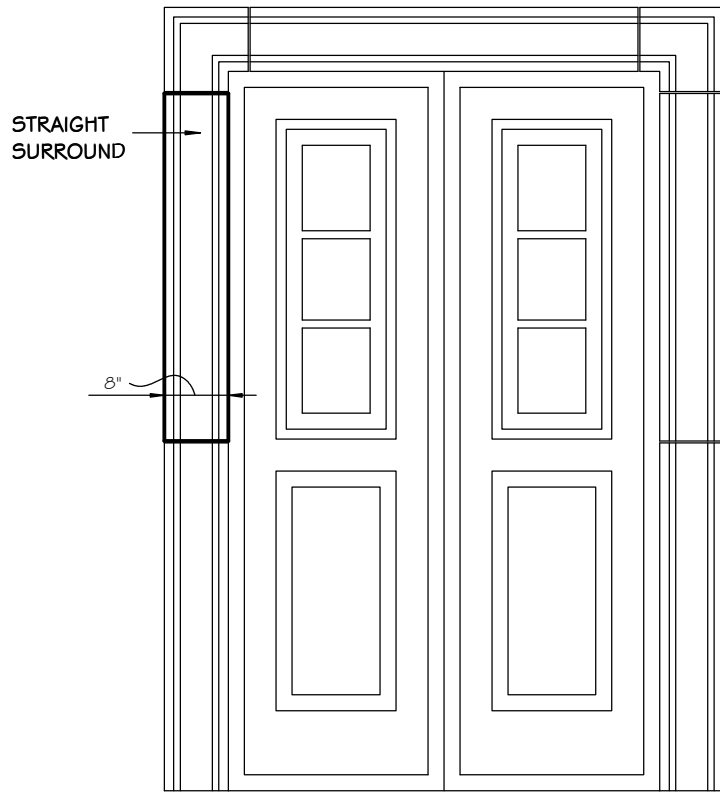

STONE CAST INC.

2300 KARBACH "B" HOUSTON TX 77092

Office: 713-683-6780 * Fax: 713-683-6749 * www.houstonstonecast.com

NATHAN 8" SURROUND STRAIGHT

SCALE AS NOTED

SECTION

SCALE 3" = 1' 0"

FRONT VIEW

SCALE 1/2" = 1' 0"

ISOMETRIC VIEW

NOT TO SCALE

STANDARD DIMENSIONS AVAILABLE

SIZE	ITEM #
2"W x 42 1/8"L	A04-02
4"W x 48"L	A04-04
6"W x 48"L	A04-06
8"W x 48"L	A04-08
10"W x 48"L	A04-10
14"W x 36 1/8"L	A04-14