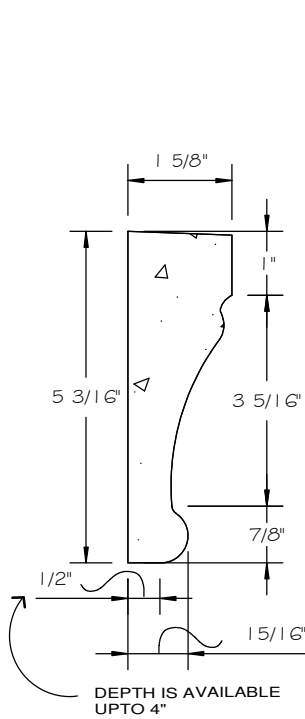

# PLUMB 5" SURROUND CORNER

SCALE AS NOTED

## ISOMETRIC VIEW

NOT TO SCALE

## STANDARD DIMENSIONS AVAILABLE

SIZE	ITEM #
5"	A121C05
7"	A121C07
8"	A121C08

## 5" PLUMB SURROUND CORNER

ITEM # A121C05

FOR BRICK, STONE (NATURAL OR CULTURED)