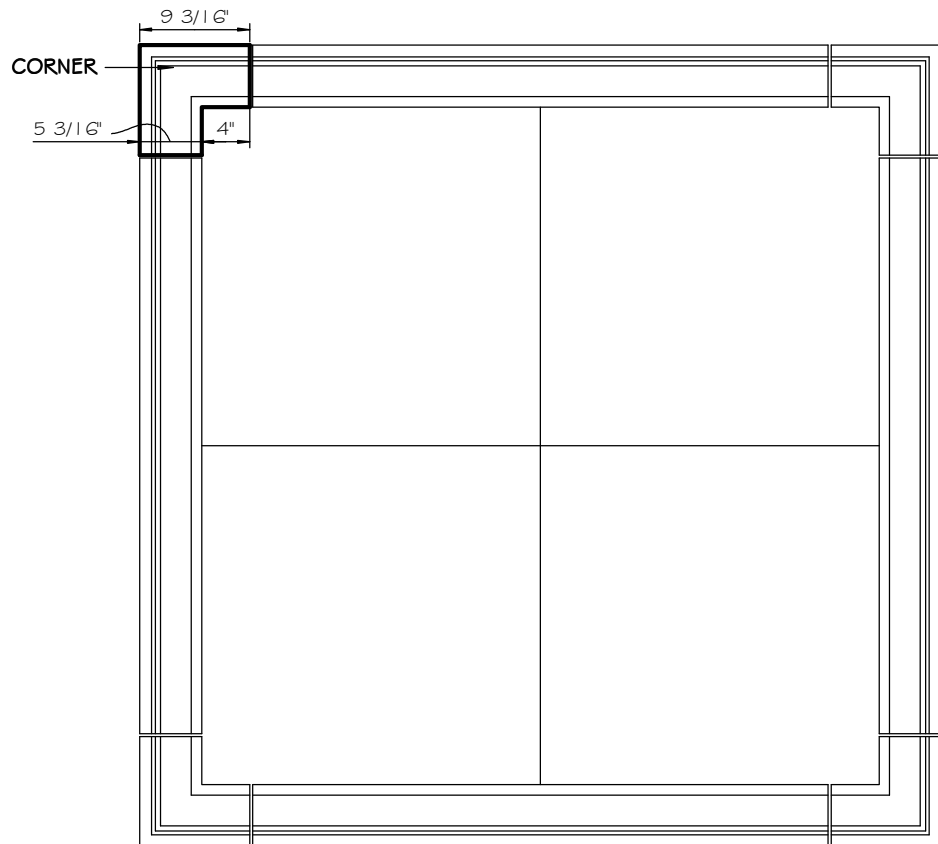

# PLUMB 5" SURROUND CORNER

SCALE AS NOTED

## ISOMETRIC VIEW

NOT TO SCALE

## STANDARD DIMENSIONS AVAILABLE

SIZE	ITEM #
5"	A121C05
7"	A121C07
8"	A121C08