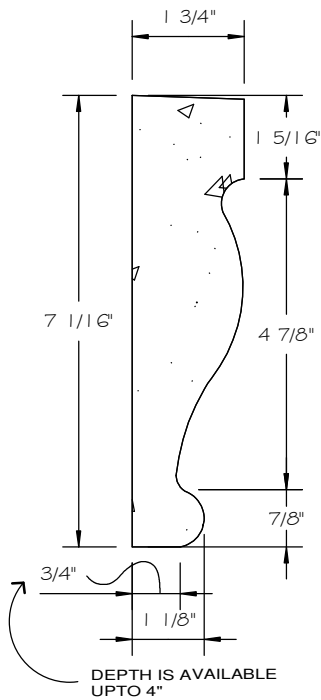

STONE CAST INC.

2300 KARBACH "B" HOUSTON TX 77092

Office: 713-683-6780 * Fax: 713-683-6749 * www.houstonstonecast.com

PLUMB 7" SURROUND CORNER

SCALE AS NOTED

SECTION
SCALE 4" = 1' 0"

FRONT VIEW
SCALE 1/2" = 1' 0"

ISOMETRIC VIEW
NOT TO SCALE

STANDARD DIMENSIONS AVAILABLE

SIZE	ITEM #
5"	A121C05
7"	A121C07
8"	A121C08

7" PLUMB SURROUND CORNER

ITEM # A121C07

FOR BRICK, STONE (NATURAL OR CULTURED)

* STUCCO APPLICATIONS