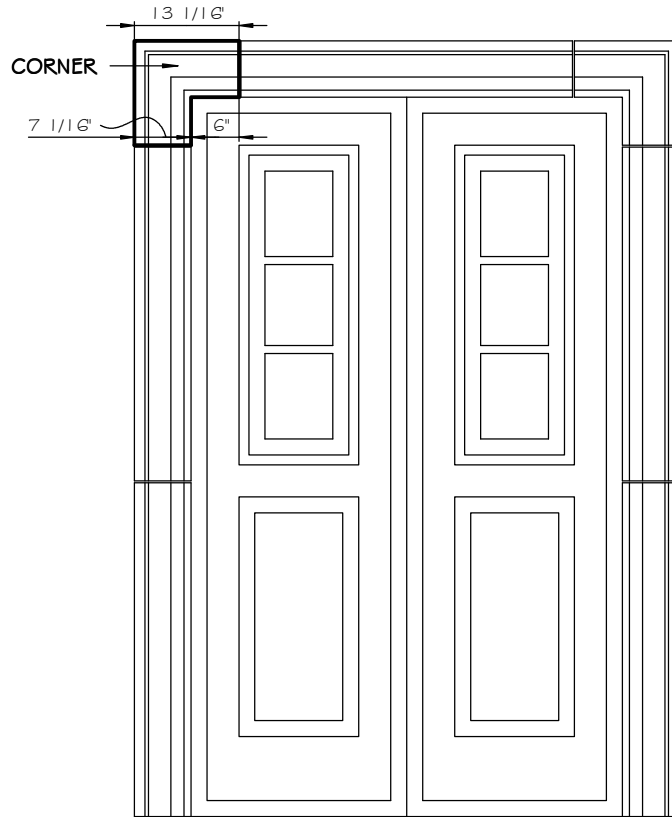

STONE CAST INC.

2300 KARBACH "B" HOUSTON TX 77092

Office: 713-683-6780 * Fax: 713-683-6749 * www.houstonstonecast.com

PLUMB 7" SURROUND CORNER

SCALE AS NOTED

SECTION
SCALE 4" = 1' 0"

FRONT VIEW
SCALE 1/2" = 1' 0"

ISOMETRIC VIEW
NOT TO SCALE

STANDARD DIMENSIONS AVAILABLE

SIZE	ITEM #
5"	A121C05
7"	A121C07
8"	A121C08

7" PLUMB SURROUND CORNER

ITEM # A121C07

FOR BRICK, STONE (NATURAL OR CULTURED)

* STUCCO APPLICATIONS