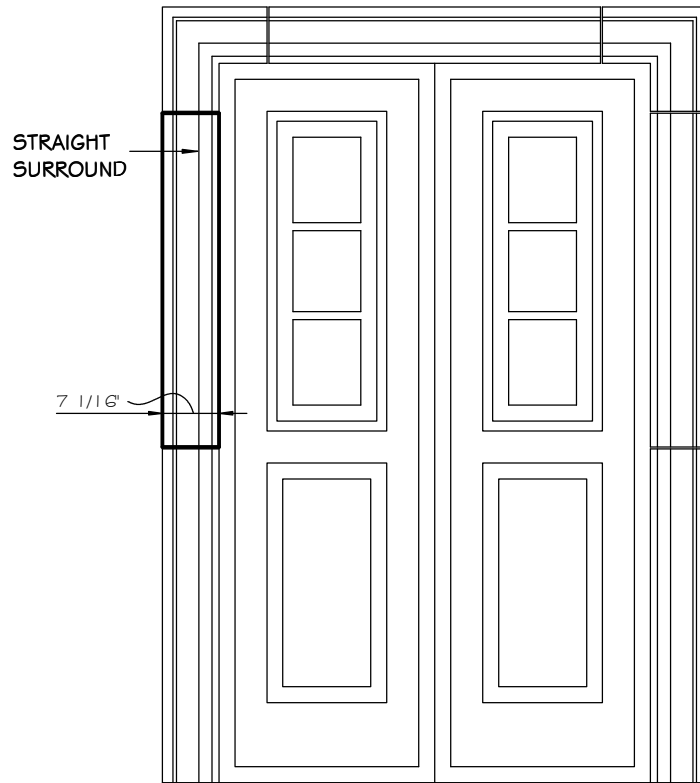

STONE CAST INC.

2300 KARBACH "B" HOUSTON TX 77092

Office: 713-683-6780 * Fax: 713-683-6749 * www.houstonstonecast.com

PLUMB 7" SURROUND STRAIGHT

SCALE AS NOTED

SECTION

SCALE 4" = 1' 0"

FRONT VIEW

SCALE 1/2" = 1' 0"

ISOMETRIC VIEW

NOT TO SCALE

STANDARD DIMENSIONS AVAILABLE

SIZE	ITEM #
5"W x 48"L	A121-05
7"W x 48"L	A121-07
8"W x 48"L	A121-08

7" PLUMB SURROUND STRAIGHT

ITEM # A121-07

FOR BRICK, STONE (NATURAL OR CULTURED)