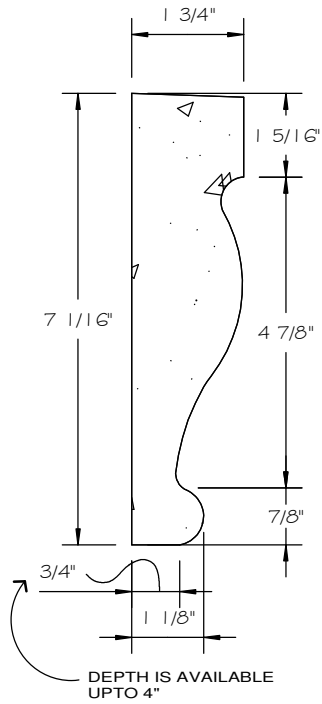

STONE CAST INC.

2300 KARBACH "B" HOUSTON TX 77092

Office: 713-683-6780 * Fax: 713-683-6749 * www.houstonstonecast.com

PLUMB 7" SURROUND STRAIGHT

SCALE AS NOTED

SECTION

SCALE 4" = 1' 0"

FRONT VIEW

SCALE 1/2" = 1' 0"

ISOMETRIC VIEW

NOT TO SCALE

STANDARD DIMENSIONS AVAILABLE

SIZE	ITEM #
5"W x 48"L	A121-05
7"W x 48"L	A121-07
8"W x 48"L	A121-08

7" PLUMB SURROUND STRAIGHT

ITEM # A121-07

FOR BRICK, STONE (NATURAL OR CULTURED)