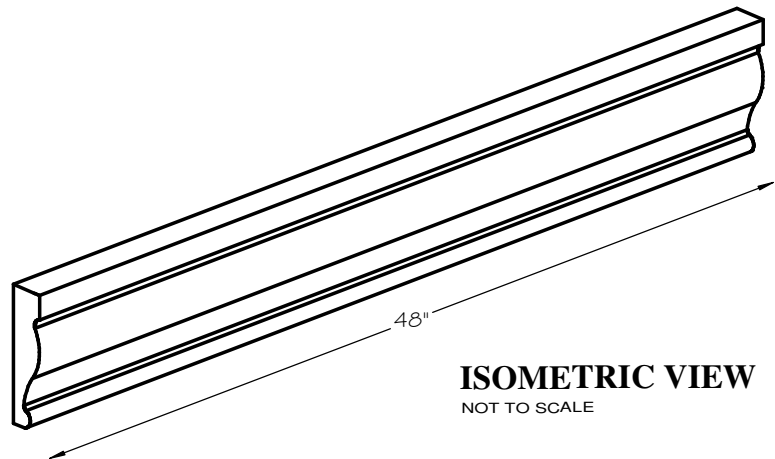

STONE CAST INC.

2300 KARBACH "B" HOUSTON TX 77092

Office: 713-683-6780 * Fax: 713-683-6749 * www.houstonstonecast.com

PLUMB 7" SURROUND STRAIGHT

SCALE AS NOTED

SECTION

SCALE 4" = 1' 0"

FRONT VIEW

SCALE 1/2" = 1' 0"

ISOMETRIC VIEW

NOT TO SCALE

STANDARD DIMENSIONS AVAILABLE

SIZE	ITEM #
5"W x 48"L	A121-05
7"W x 48"L	A121-07
8"W x 48"L	A121-08

7" PLUMB SURROUND STRAIGHT

ITEM # A121-07

FOR BRICK, STONE (NATURAL OR CULTURED)