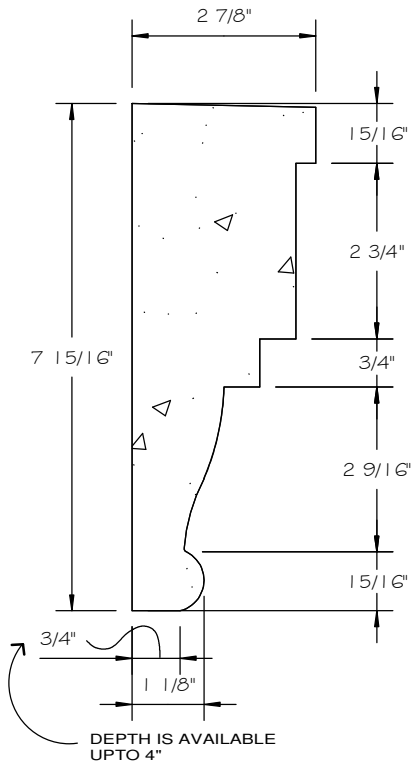

# PLUMB 8" SURROUND CORNER

SCALE AS NOTED

## STANDARD DIMENSIONS AVAILABLE

| SIZE | ITEM #  |
|------|---------|
| 5"   | A121C05 |
| 7"   | A121C07 |
| 8"   | A121C08 |

## 8" PLUMB SURROUND CORNER

ITEM # A121C08

FOR BRICK, STONE (NATURAL OR CULTURED)