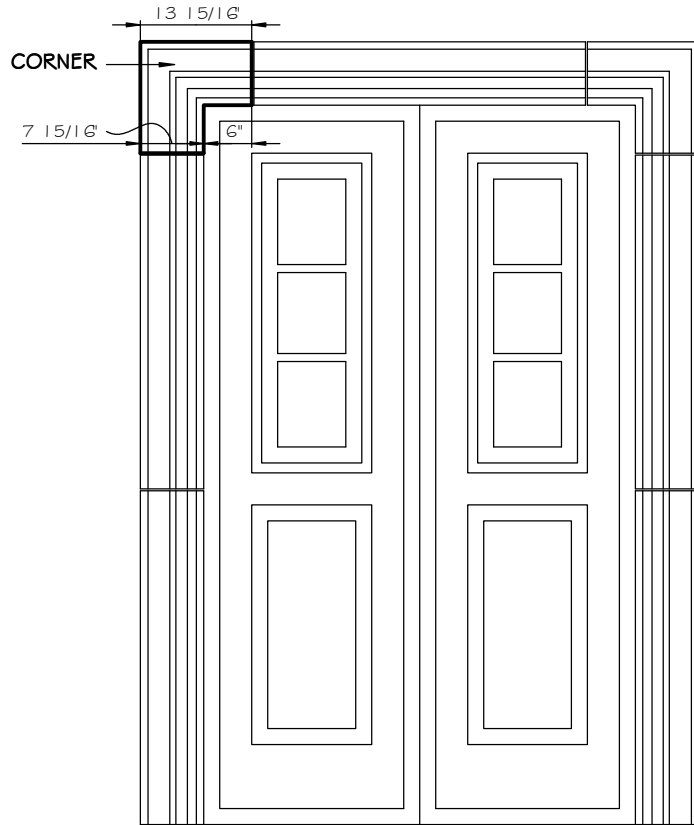

# PLUMB 8" SURROUND CORNER

SCALE AS NOTED

## STANDARD DIMENSIONS AVAILABLE

| SIZE | ITEM #  |
|------|---------|
| 5"   | A121C05 |
| 7"   | A121C07 |
| 8"   | A121C08 |