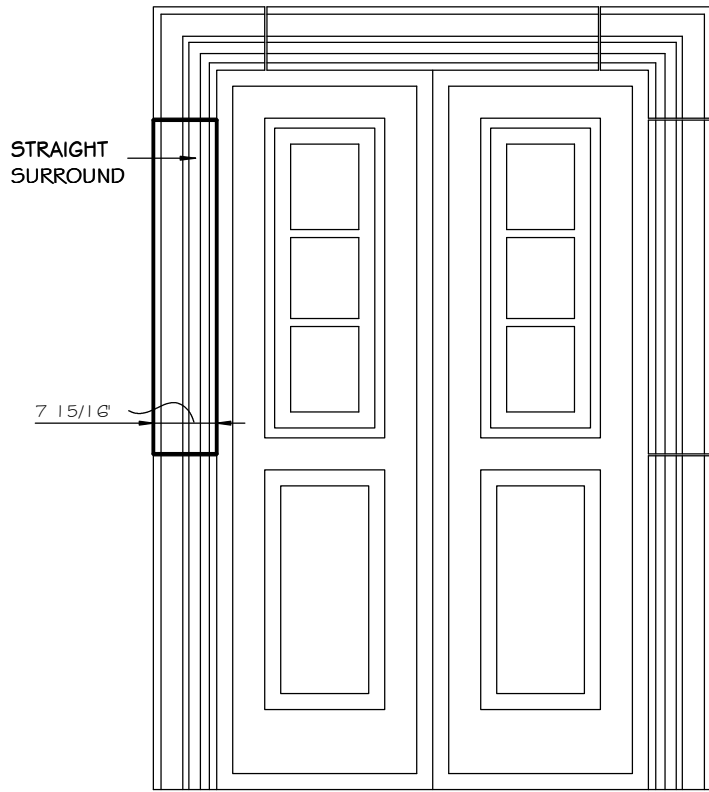

STONE CAST INC.

2300 KARBACH "B" HOUSTON TX 77092

Office: 713-683-6780 * Fax: 713-683-6749 * www.houstonstonecast.com

PLUMB 8" SURROUND STRAIGHT

SCALE AS NOTED

SECTION
SCALE 4" = 1' 0"

FRONT VIEW
SCALE 1/2" = 1' 0"

ISOMETRIC VIEW
NOT TO SCALE

STANDARD DIMENSIONS AVAILABLE

SIZE	ITEM #
5"W x 48"L	A121-05
7"W x 48"L	A121-07
8"W x 48"L	A121-08

8" PLUMB SURROUND STRAIGHT

ITEM # A121-08

FOR BRICK, STONE (NATURAL OR CULTURED)
* STUCCO APPLICATIONS