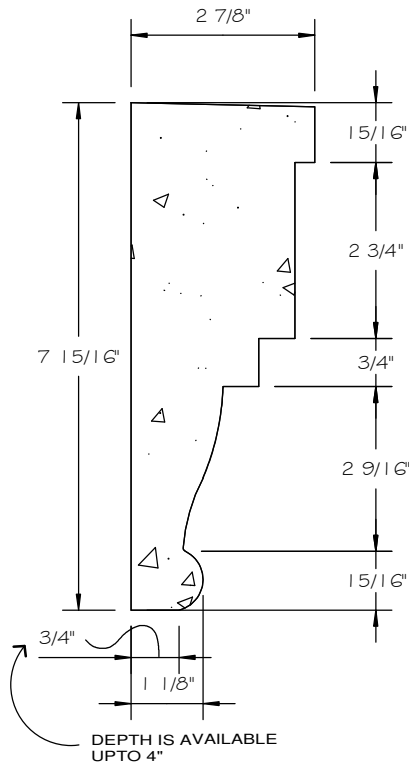

STONE CAST INC.

2300 KARBACH "B" HOUSTON TX 77092

Office: 713-683-6780 * Fax: 713-683-6749 * www.houstonstonecast.com

PLUMB 8" SURROUND STRAIGHT

SCALE AS NOTED

SECTION
SCALE 4" = 1' 0"

FRONT VIEW
SCALE 1/2" = 1' 0"

ISOMETRIC VIEW
NOT TO SCALE

STANDARD DIMENSIONS AVAILABLE

SIZE	ITEM #
5"W x 48"L	A121-05
7"W x 48"L	A121-07
8"W x 48"L	A121-08

8" PLUMB SURROUND STRAIGHT

ITEM # A121-08

FOR BRICK, STONE (NATURAL OR CULTURED)
* STUCCO APPLICATIONS