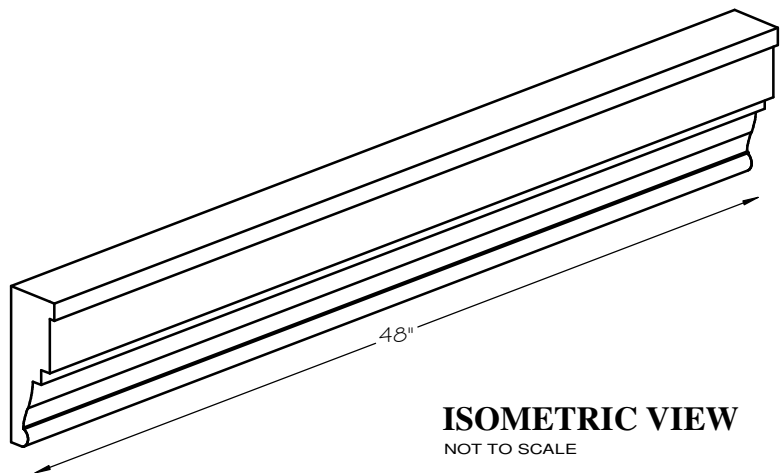

STONE CAST INC.

2300 KARBACH "B" HOUSTON TX 77092

Office: 713-683-6780 * Fax: 713-683-6749 * www.houstonstonecast.com

PLUMB 8" SURROUND STRAIGHT

SCALE AS NOTED

SECTION
SCALE 4" = 1' 0"

FRONT VIEW
SCALE 1/2" = 1' 0"

ISOMETRIC VIEW
NOT TO SCALE

STANDARD DIMENSIONS AVAILABLE

SIZE	ITEM #
5"W x 48"L	A121-05
7"W x 48"L	A121-07
8"W x 48"L	A121-08

8" PLUMB SURROUND STRAIGHT

ITEM # A121-08

FOR BRICK, STONE (NATURAL OR CULTURED)
* STUCCO APPLICATIONS