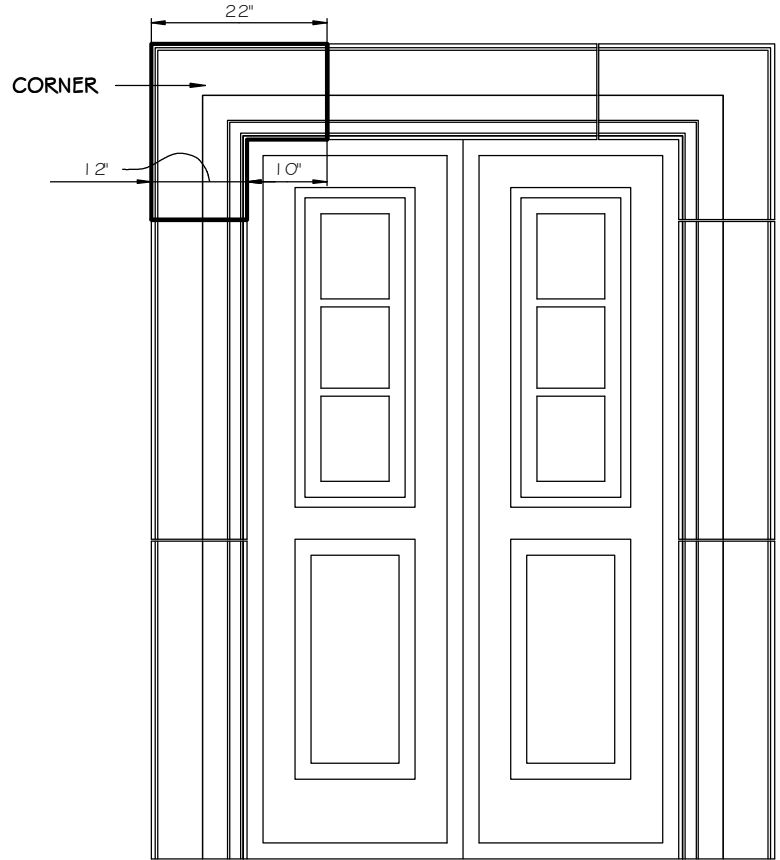

# WILDING 12" SURROUND CORNER

SCALE AS NOTED

## FRONT VIEW

SCALE 1/2" = 1' 0"

## ISOMETRIC VIEW

NOT TO SCALE

## STANDARD DIMENSIONS AVAILABLE

SIZE	ITEM #
4"	AO1C04
6"	AO1C06
6"	AO1C06A
7"	AO1C07
7"	AO1C07A
9"	AO1C09
9"	AO1C09A
12"	AO1C12