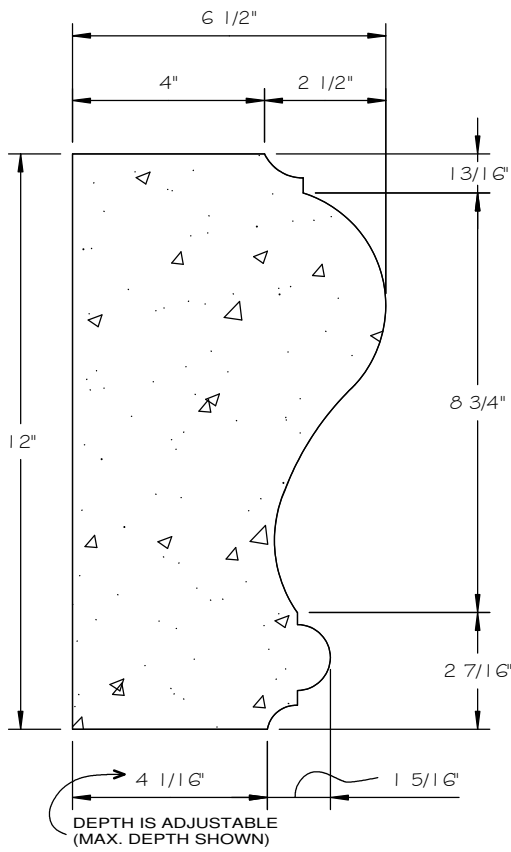

# WILDING 12" SURROUND CORNER

SCALE AS NOTED

## SECTION

SCALE 3" = 1' 0"

## FRONT VIEW

SCALE 1/2" = 1' 0"

## ISOMETRIC VIEW

NOT TO SCALE