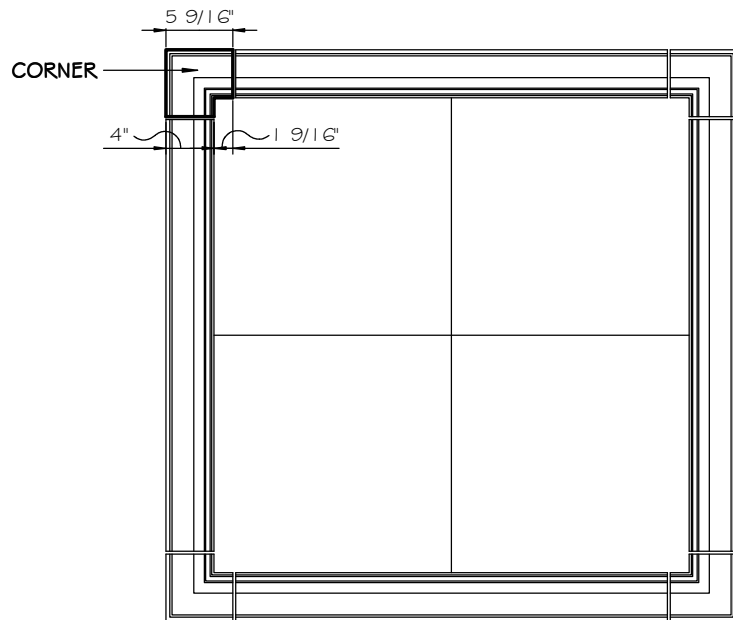

STONE CAST INC.

2300 KARBACH "B" HOUSTON TX 77092

Office: 713-683-6780 * Fax: 713-683-6749 * www.houstonstonecast.com

WILDING 4" SURROUND CORNER

SCALE AS NOTED

SECTION

SCALE 4" = 1' 0"

FRONT VIEW

SCALE 3/4" = 1' 0"

ISOMETRIC VIEW

NOT TO SCALE

STANDARD DIMENSIONS AVAILABLE

SIZE	ITEM #
4"	AOIC04
6"	AOIC06
6"	AOIC06A
7"	AOIC07
7"	AOIC07A
9"	AOIC09
9"	AOIC09A
12"	AOIC12

4" WILDING SURROUND CORNER

ITEM # AOIC04