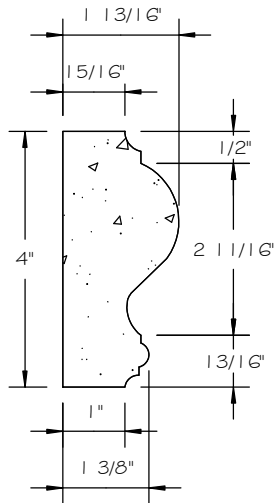

STONE CAST INC.

2300 KARBACH "B" HOUSTON TX 77092

Office: 713-683-6780 * Fax: 713-683-6749 * www.houstonstonecast.com

WILDING 4" SURROUND CORNER

SCALE AS NOTED

SECTION

SCALE 4" = 1' 0"

FRONT VIEW

SCALE 3/4" = 1' 0"

ISOMETRIC VIEW

NOT TO SCALE

STANDARD DIMENSIONS AVAILABLE

SIZE	ITEM #
4"	AOIC04
6"	AOIC06
6"	AOIC06A
7"	AOIC07
7"	AOIC07A
9"	AOIC09
9"	AOIC09A
12"	AOIC12

4" WILDING SURROUND CORNER

ITEM # AOIC04