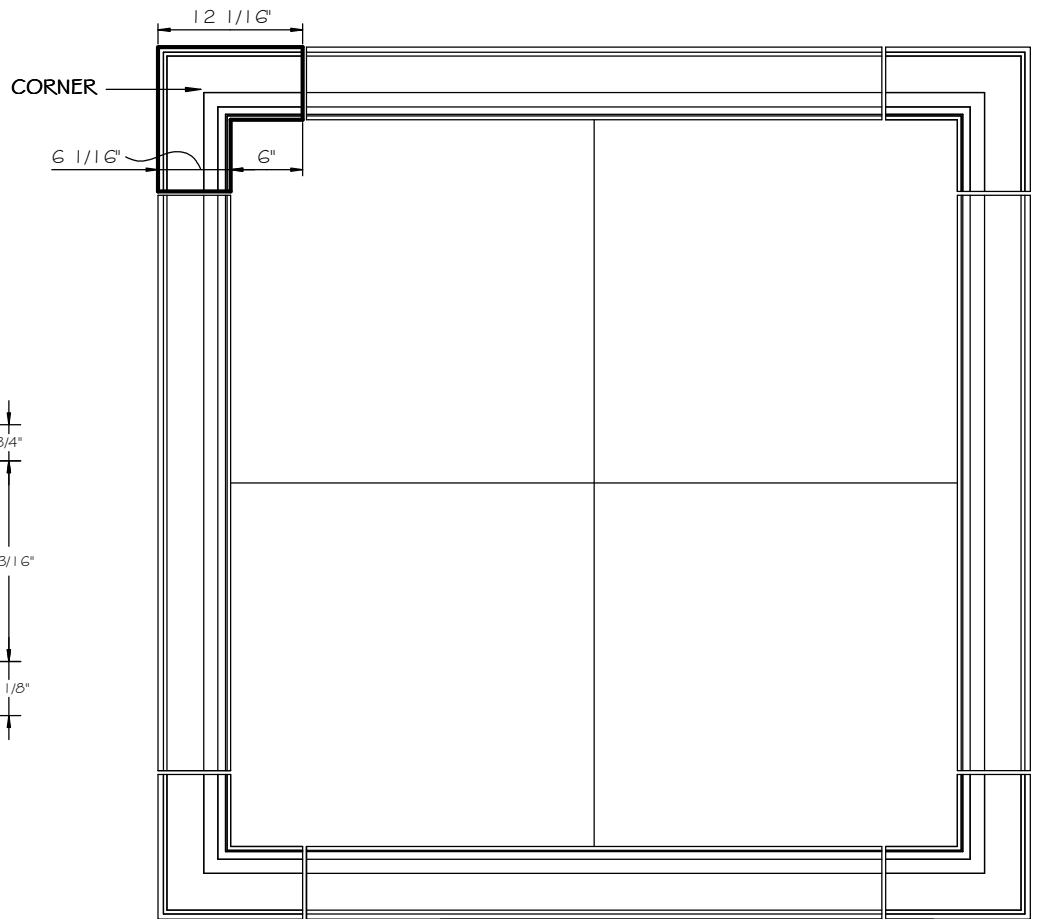

STONE CAST INC.

2300 KARBACH "B" HOUSTON TX 77092

Office: 713-683-6780 * Fax: 713-683-6749 * www.houstonstonecast.com

WILDING 6" SURROUND CORNER THICK

SCALE AS NOTED

SECTION
SCALE 3" = 1' 0"

FRONT VIEW
SCALE 3/4" = 1' 0"

ISOMETRIC VIEW
NOT TO SCALE

STANDARD DIMENSIONS AVAILABLE

SIZE	ITEM #
4"	AO1C04
6"	AO1C06
6"	AO1C06A
7"	AO1C07
7"	AO1C07A
9"	AO1C09
9"	AO1C09A
12"	AO1C12

6" WILDING SURROUND CORNER THICK

ITEM # AO1C06A

FOR BRICK, STONE (NATURAL OR CULTURED)