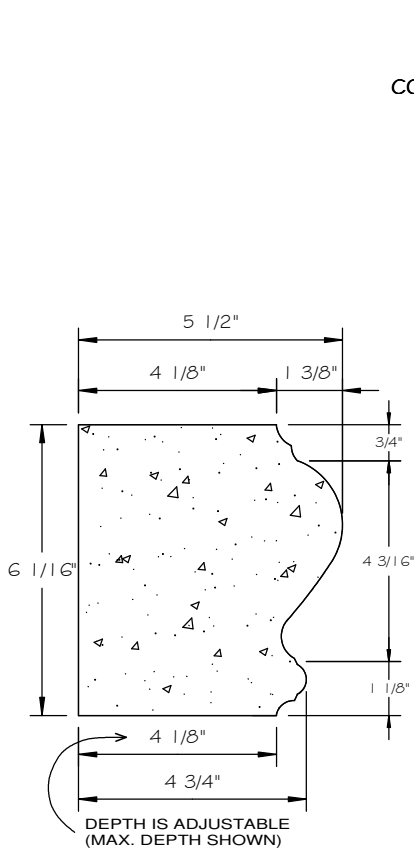

STONE CAST INC.

2300 KARBACH "B" HOUSTON TX 77092

Office: 713-683-6780 * Fax: 713-683-6749 * www.houstonstonecast.com

WILDING 6" SURROUND CORNER THICK

SCALE AS NOTED

SECTION
SCALE 3" = 1' 0"

FRONT VIEW
SCALE 3/4" = 1' 0"

ISOMETRIC VIEW
NOT TO SCALE

STANDARD DIMENSIONS AVAILABLE

SIZE	ITEM #
4"	AO1C04
6"	AO1C06
6"	AO1C06A
7"	AO1C07
7"	AO1C07A
9"	AO1C09
9"	AO1C09A
12"	AO1C12

6" WILDING SURROUND CORNER THICK

ITEM # AO1C06A

FOR BRICK, STONE (NATURAL OR CULTURED)