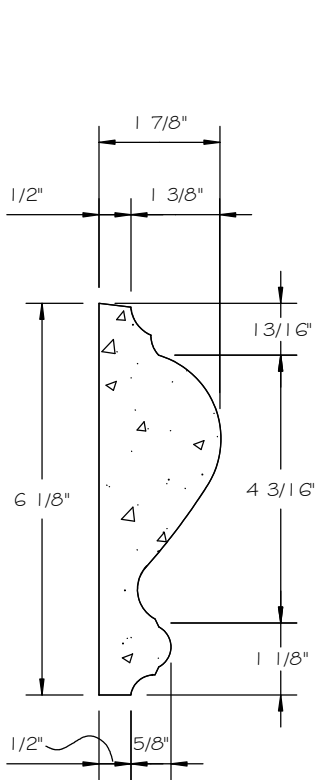

# WILDING 6" SURROUND CORNER THIN

SCALE AS NOTED

**SECTION**

SCALE 4" = 1' 0"

**FRONT VIEW**

SCALE 3/4" = 1' 0"

**ISOMETRIC VIEW**

NOT TO SCALE

## STANDARD DIMENSIONS AVAILABLE

SIZE	ITEM #
4"	AO1C04
6"	AO1C06
6"	AO1C06A
7"	AO1C07
7"	AO1C07A
9"	AO1C09
9"	AO1C09A
12"	AO1C12

## 6" WILDING SURROUND CORNER THIN

ITEM # AO1C06

FOR STUCCO APPLICATIONS