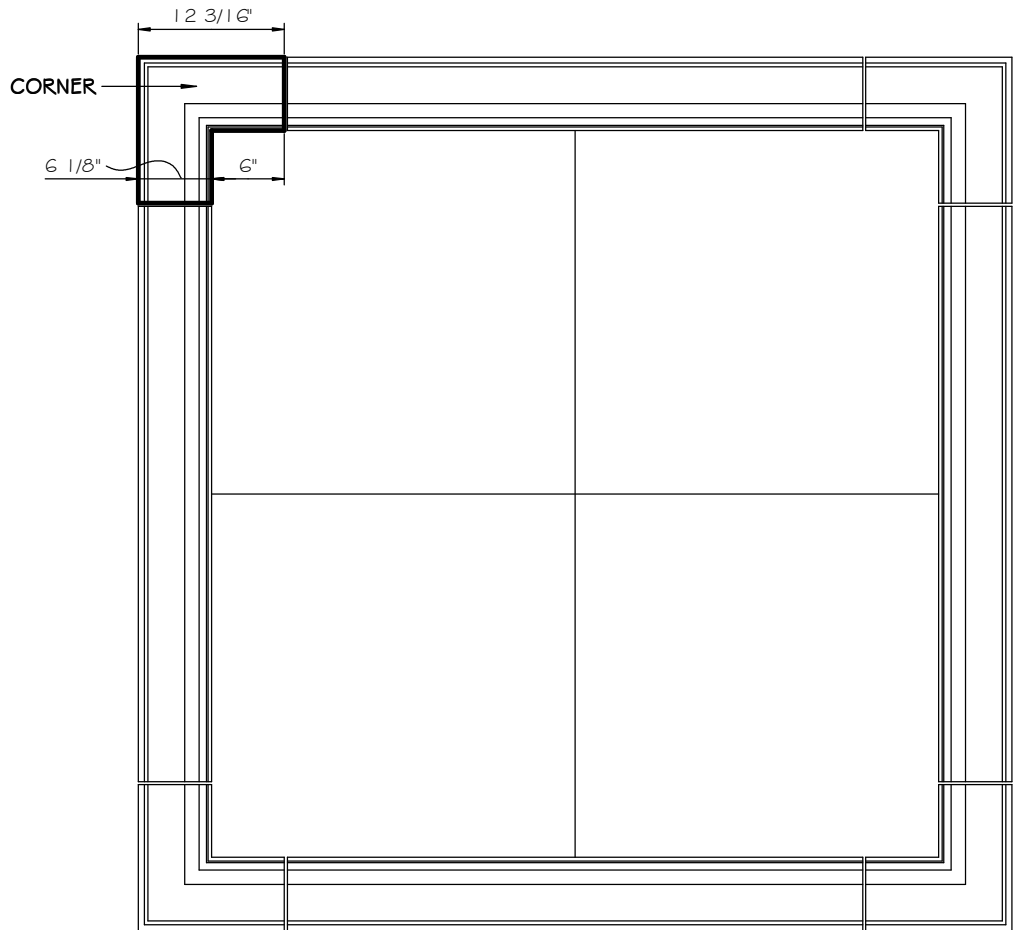

# WILDING 6" SURROUND CORNER THIN

SCALE AS NOTED

**SECTION**

SCALE 4" = 1' 0"

**FRONT VIEW**

SCALE 3/4" = 1' 0"

**ISOMETRIC VIEW**

NOT TO SCALE

## STANDARD DIMENSIONS AVAILABLE

SIZE	ITEM #
4"	AO1C04
6"	AO1C06
6"	AO1C06A
7"	AO1C07
7"	AO1C07A
9"	AO1C09
9"	AO1C09A
12"	AO1C12