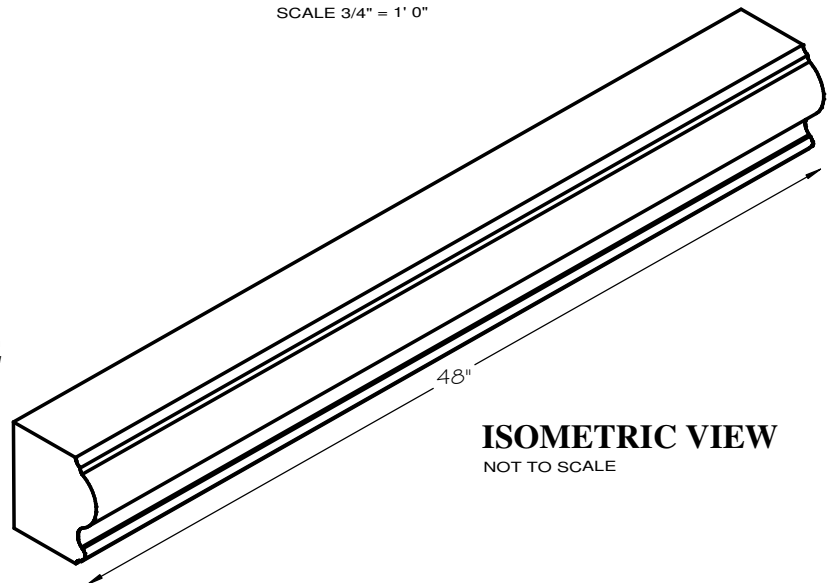

STONE CAST INC.

2300 KARBACH "B" HOUSTON TX 77092

Office: 713-683-6780 * Fax: 713-683-6749 * www.houstonstonecast.com

WILDING 6" SURROUND STRAIGHT THICK

SCALE AS NOTED

SECTION

SCALE 3" = 1' 0"

FRONT VIEW

SCALE 3/4" = 1' 0"

ISOMETRIC VIEW

NOT TO SCALE

STANDARD DIMENSIONS AVAILABLE

SIZE	ITEM #
3"W x 48"L	A01-03
4"W x 36"L	A01-04
6"W x 48"L	A01-06
6"W x 48"L	A01-06A
7"W x 36"L	A01-07
7"W x 48"L	A01-07A
9"W x 48"L	A01-09
9"W x 48"L	A01-09A
12"W x 48"L	A01-12

6" WILDING SURROUND STRAIGHT THICK

ITEM # A01-06A

FOR BRICK, STONE (NATURAL OR CULTURED)

STUCCO APPLICATIONS