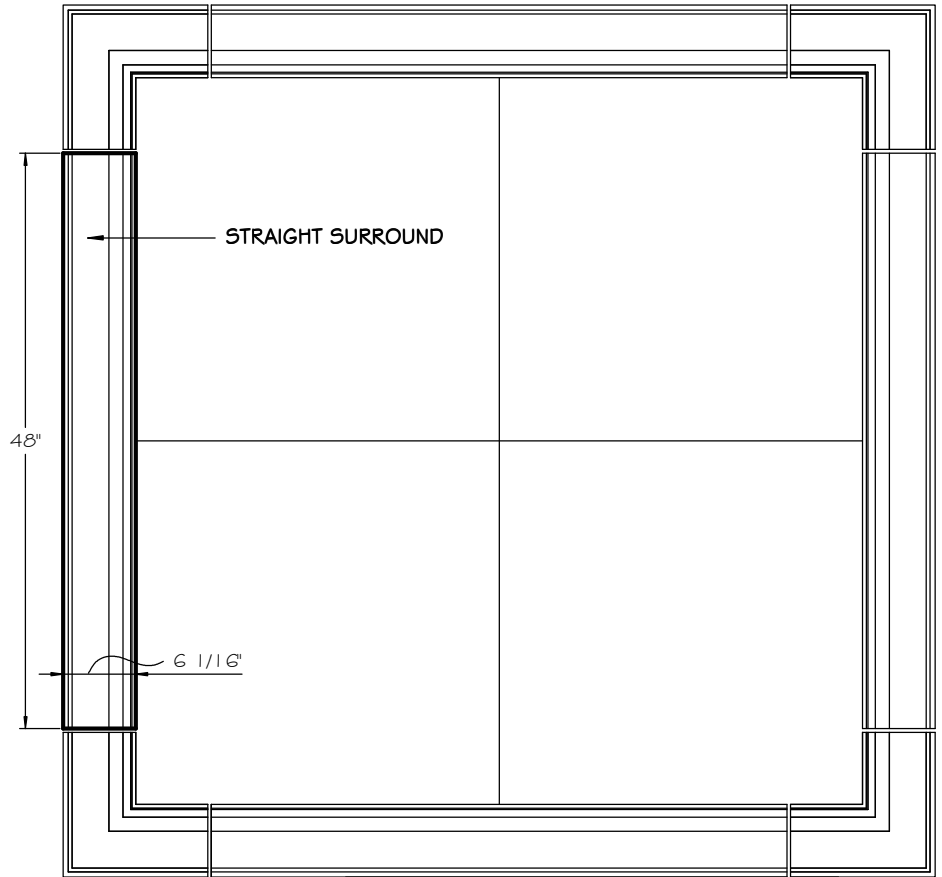

STONE CAST INC.

2300 KARBACH "B" HOUSTON TX 77092

Office: 713-683-6780 * Fax: 713-683-6749 * www.houstonstonecast.com

WILDING 6" SURROUND STRAIGHT THICK

SCALE AS NOTED

SECTION

SCALE 3" = 1' 0"

FRONT VIEW

SCALE 3/4" = 1' 0"

ISOMETRIC VIEW

NOT TO SCALE

STANDARD DIMENSIONS AVAILABLE

SIZE	ITEM #
3"W x 48"L	A01-03
4"W x 36"L	A01-04
6"W x 48"L	A01-06
6"W x 48"L	A01-06A
7"W x 36"L	A01-07
7"W x 48"L	A01-07A
9"W x 48"L	A01-09
9"W x 48"L	A01-09A
12"W x 48"L	A01-12

6" WILDING SURROUND STRAIGHT THICK

ITEM # A01-06A

FOR BRICK, STONE (NATURAL OR CULTURED)

STUCCO APPLICATIONS