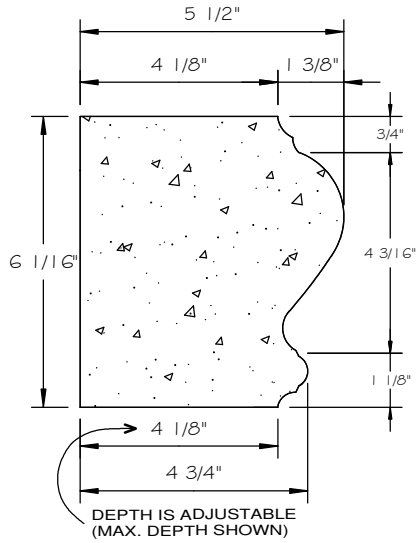

STONE CAST INC.

2300 KARBACH "B" HOUSTON TX 77092

Office: 713-683-6780 * Fax: 713-683-6749 * www.houstonstonecast.com

WILDING 6" SURROUND STRAIGHT THICK

SCALE AS NOTED

SECTION

SCALE 3" = 1' 0"

FRONT VIEW

SCALE 3/4" = 1' 0"

ISOMETRIC VIEW

NOT TO SCALE

STANDARD DIMENSIONS AVAILABLE

SIZE	ITEM #
3"W x 48"L	A01-03
4"W x 36"L	A01-04
6"W x 48"L	A01-06
6"W x 48"L	A01-06A
7"W x 36"L	A01-07
7"W x 48"L	A01-07A
9"W x 48"L	A01-09
9"W x 48"L	A01-09A
12"W x 48"L	A01-12

6" WILDING SURROUND STRAIGHT THICK

ITEM # A01-06A

FOR BRICK, STONE (NATURAL OR CULTURED)

STUCCO APPLICATIONS