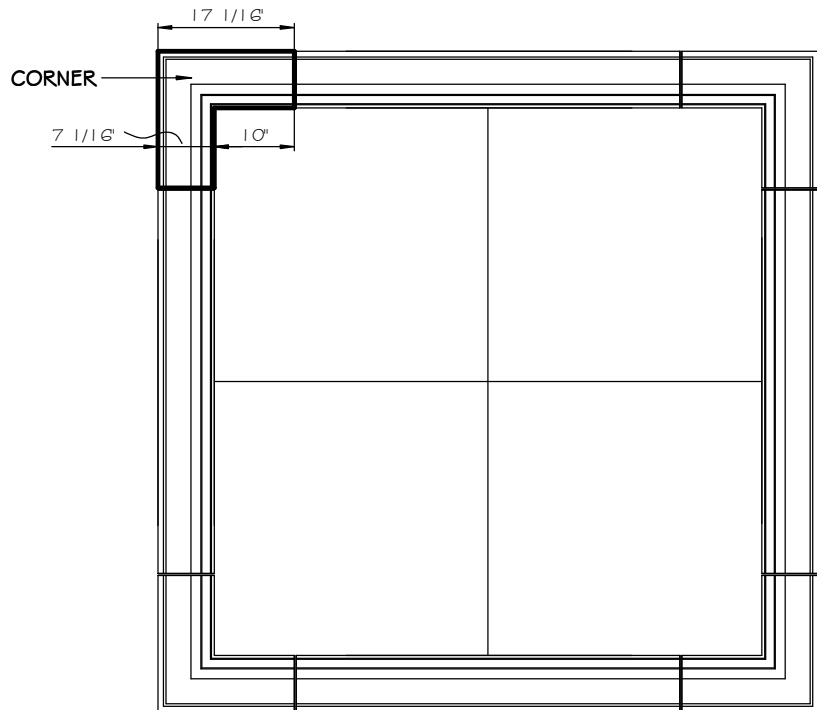

STONE CAST INC.

2300 KARBACH "B" HOUSTON TX 77092

Office: 713-683-6780 * Fax: 713-683-6749 * www.houstonstonecast.com

WILDING 7" SURROUND CORNER THICK

SCALE AS NOTED

SECTION

SCALE 3" = 1' 0"

FRONT VIEW

SCALE 1/2" = 1' 0"

ISOMETRIC VIEW

NOT TO SCALE

STANDARD DIMENSIONS AVAILABLE

SIZE	ITEM #
4"	A01C04
6"	A01C06
6"	A01C06A
7"	A01C07
7"	A01C07A
9"	A01C09
9"	A01C09A
12"	A01C12

7" WILDING SURROUND CORNER THICK