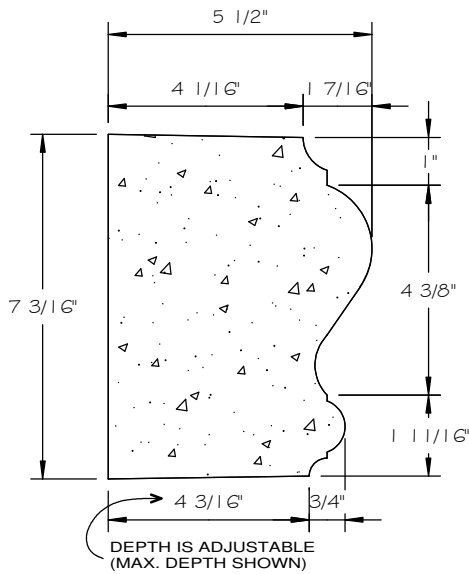

STONE CAST INC.

2300 KARBACH "B" HOUSTON TX 77092

Office: 713-683-6780 * Fax: 713-683-6749 * www.houstonstonecast.com

WILDING 7" SURROUND CORNER THICK

SCALE AS NOTED

SECTION

SCALE 3" = 1' 0"

FRONT VIEW

SCALE 1/2" = 1' 0"

ISOMETRIC VIEW

NOT TO SCALE

STANDARD DIMENSIONS AVAILABLE

SIZE	ITEM #
4"	A01C04
6"	A01C06
6"	A01C06A
7"	A01C07
7"	A01C07A
9"	A01C09
9"	A01C09A
12"	A01C12

7" WILDING SURROUND CORNER THICK