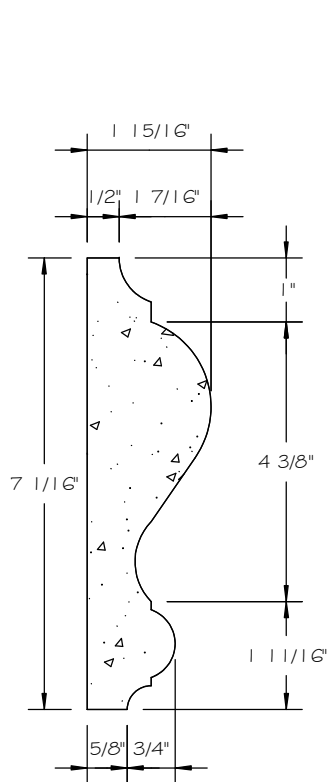

STONE CAST INC.

2300 KARBACH "B" HOUSTON TX 77092

Office: 713-683-6780 * Fax: 713-683-6749 * www.houstonstonecast.com

WILDING 7" SURROUND CORNER THIN

SCALE AS NOTED

SECTION

SCALE 4" = 1' 0"

FRONT VIEW

SCALE 3/4" = 1' 0"

ISOMETRIC VIEW

NOT TO SCALE

STANDARD DIMENSIONS AVAILABLE

SIZE	ITEM #
4"	A01C04
6"	A01C06
6"	A01C06A
7"	A01C07
7"	A01C07A
9"	A01C09
9"	A01C09A
12"	A01C12

7" WILDING SURROUND CORNER THIN

ITEM # A01C07