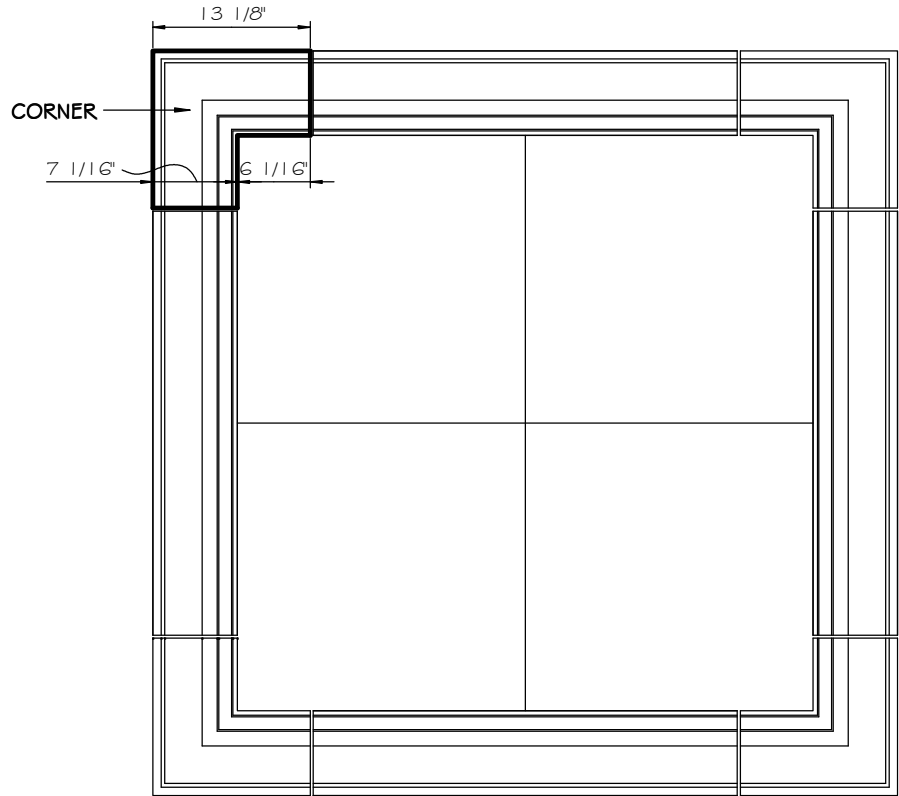

STONE CAST INC.

2300 KARBACH "B" HOUSTON TX 77092

Office: 713-683-6780 * Fax: 713-683-6749 * www.houstonstonecast.com

WILDING 7" SURROUND CORNER THIN

SCALE AS NOTED

SECTION

SCALE 4" = 1' 0"

FRONT VIEW

SCALE 3/4" = 1' 0"

ISOMETRIC VIEW

NOT TO SCALE

STANDARD DIMENSIONS AVAILABLE

SIZE	ITEM #
4"	A01C04
6"	A01C06
6"	A01C06A
7"	A01C07
7"	A01C07A
9"	A01C09
9"	A01C09A
12"	A01C12

7" WILDING SURROUND CORNER THIN

ITEM # A01C07