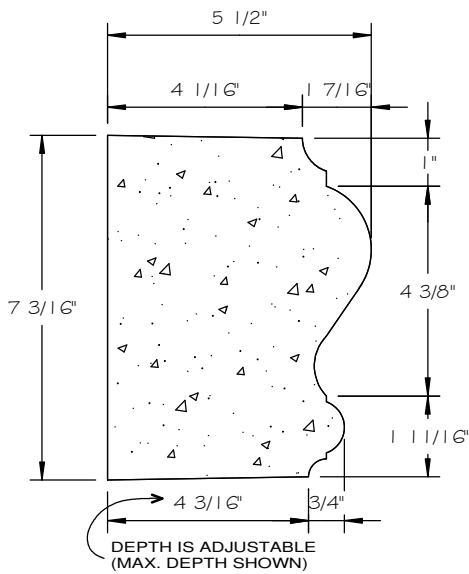

STONE CAST INC.

2300 KARBACH "B" HOUSTON TX 77092

Office: 713-683-6780 * Fax: 713-683-6749 * www.houstonstonecast.com

WILDING 7" SURROUND STRAIGHT THICK

SCALE AS NOTED

STANDARD DIMENSIONS AVAILABLE

SIZE	ITEM #
3"W x 48"L	A01-03
4"W x 36"L	A01-04
6"W x 48"L	A01-06
6"W x 48"L	A01-06A
7"W x 36"L	A01-07
7"W x 48"L	A01-07A
9"W x 48"L	A01-09
9"W x 48"L	A01-09A
12"W x 48"L	A01-12

7" WILDING SURROUND STRAIGHT THICK

ITEM # A01-07A

FOR BRICK, STONE (NATURAL OR CULTURED)

‡ STUCCO APPLICATIONS