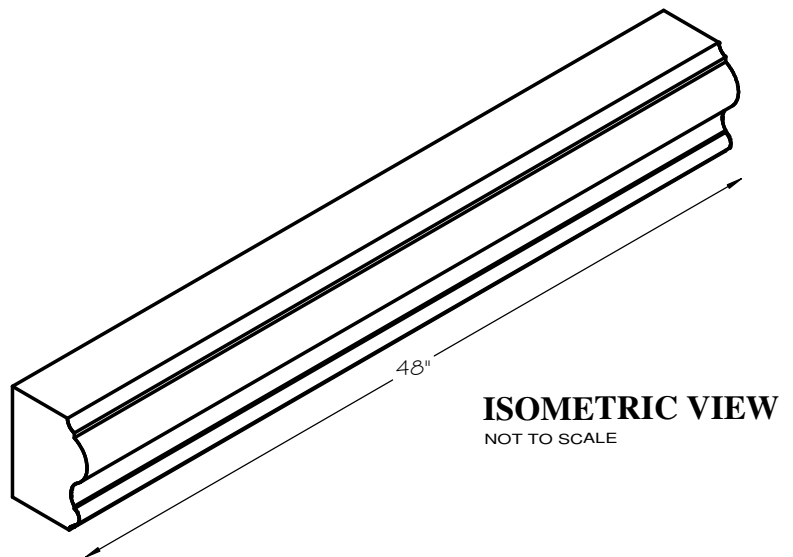

STONE CAST INC.

2300 KARBACH "B" HOUSTON TX 77092

Office: 713-683-6780 * Fax: 713-683-6749 * www.houstonstonecast.com

WILDING 7" SURROUND STRAIGHT THICK

SCALE AS NOTED

STANDARD DIMENSIONS AVAILABLE

SIZE	ITEM #
3"W x 48"L	A01-03
4"W x 36"L	A01-04
6"W x 48"L	A01-06
6"W x 48"L	A01-06A
7"W x 36"L	A01-07
7"W x 48"L	A01-07A
9"W x 48"L	A01-09
9"W x 48"L	A01-09A
12"W x 48"L	A01-12

7" WILDING SURROUND STRAIGHT THICK

ITEM # A01-07A

FOR BRICK, STONE (NATURAL OR CULTURED)

‡ STUCCO APPLICATIONS