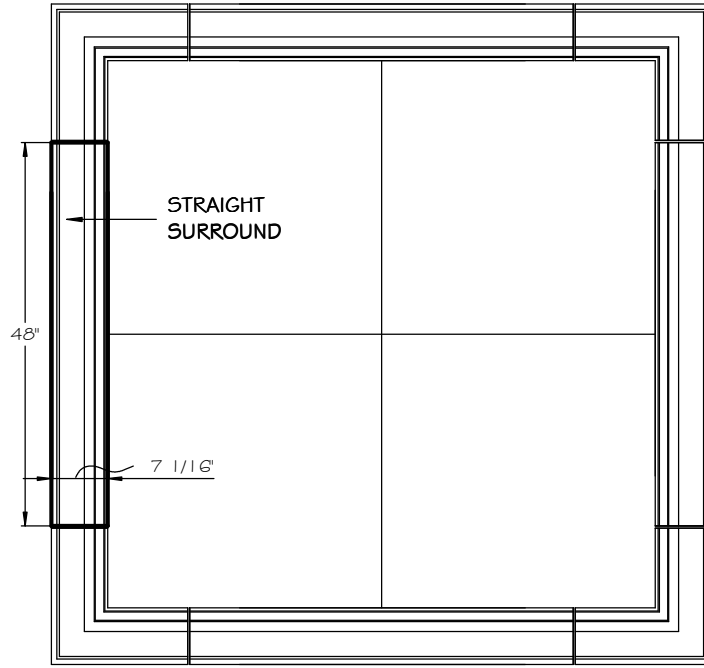

STONE CAST INC.

2300 KARBACH "B" HOUSTON TX 77092

Office: 713-683-6780 * Fax: 713-683-6749 * www.houstonstonecast.com

WILDING 7" SURROUND STRAIGHT THICK

SCALE AS NOTED

STANDARD DIMENSIONS AVAILABLE

SIZE	ITEM #
3"W x 48"L	A01-03
4"W x 36"L	A01-04
6"W x 48"L	A01-06
6"W x 48"L	A01-06A
7"W x 36"L	A01-07
7"W x 48"L	A01-07A
9"W x 48"L	A01-09
9"W x 48"L	A01-09A
12"W x 48"L	A01-12

7" WILDING SURROUND STRAIGHT THICK

ITEM # A01-07A

FOR BRICK, STONE (NATURAL OR CULTURED)

‡ STUCCO APPLICATIONS