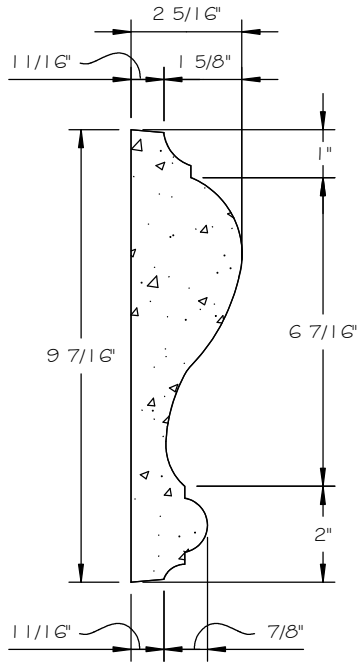

STONE CAST INC.

2300 KARBACH "B" HOUSTON TX 77092

Office: 713-683-6780 * Fax: 713-683-6749 * www.houstonstonecast.com

WILDING 9" SURROUND CORNER THIN

SCALE AS NOTED

SECTION
SCALE 3" = 1' 0"

FRONT VIEW
SCALE 1/2" = 1' 0"

ISOMETRIC VIEW
NOT TO SCALE

STANDARD DIMENSIONS AVAILABLE

SIZE	ITEM #
4"	AO1C04
6"	AO1C06
6"	AO1C06A
7"	AO1C07
7"	AO1C07A
9"	AO1C09
9"	AO1C09A
12"	AO1C12

9" WILDING SURROUND CORNER THIN

ITEM # AO1C09
FOR STUCCO APPLICATIONS