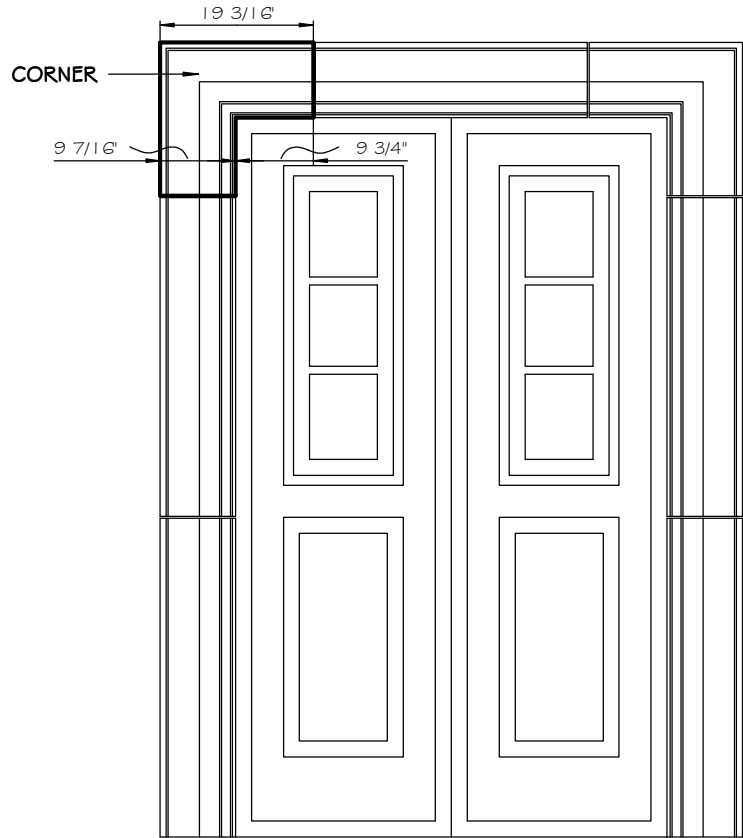

STONE CAST INC.

2300 KARBACH "B" HOUSTON TX 77092

Office: 713-683-6780 * Fax: 713-683-6749 * www.houstonstonecast.com

WILDING 9" SURROUND CORNER THIN

SCALE AS NOTED

SECTION
SCALE 3" = 1' 0"

FRONT VIEW
SCALE 1/2" = 1' 0"

ISOMETRIC VIEW
NOT TO SCALE

STANDARD DIMENSIONS AVAILABLE

SIZE	ITEM #
4"	AO1C04
6"	AO1C06
6"	AO1C06A
7"	AO1C07
7"	AO1C07A
9"	AO1C09
9"	AO1C09A
12"	AO1C12

9" WILDING SURROUND CORNER THIN

ITEM # AO1C09
FOR STUCCO APPLICATIONS