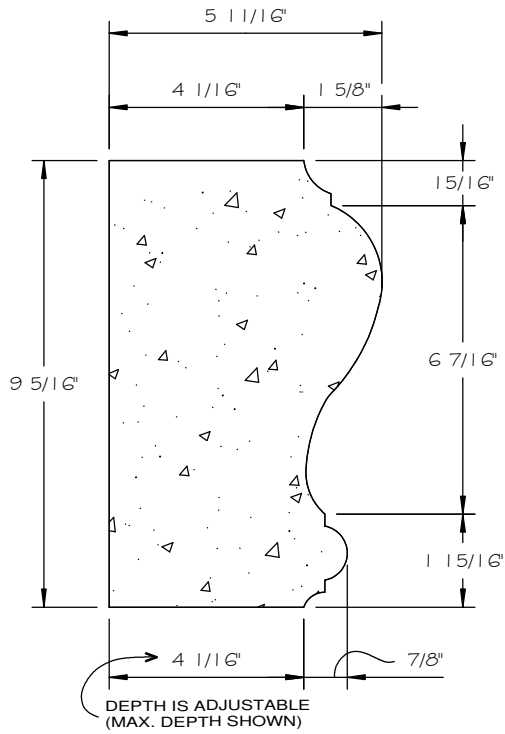

# WILDING 9" SURROUND STRAIGHT THICK

SCALE AS NOTED

## STANDARD DIMENSIONS AVAILABLE

SIZE	ITEM #
3"W x 48"L	A01-03
4"W x 36"L	A01-04
6"W x 48"L	A01-06
6"W x 48"L	A01-06A
7"W x 36"L	A01-07
7"W x 48"L	A01-07A
9"W x 48"L	A01-09
9"W x 48"L	A01-09A
12"W x 48"L	A01-12

## 9" WILDING SURROUND STRAIGHT THICK

ITEM # A01-09A

FOR BRICK, STONE (NATURAL OR CULTURED)

\* STUCCO APPLICATIONS