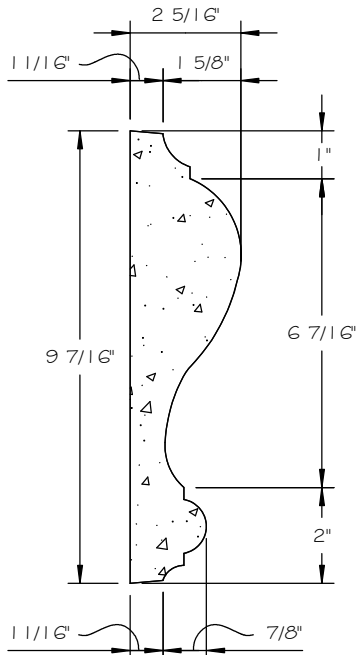

# WILDING 9" SURROUND STRAIGHT THIN

SCALE AS NOTED

**SECTION**

SCALE 3" = 1' 0"

**FRONT VIEW**

SCALE 1/2" = 1' 0"

## STANDARD DIMENSIONS AVAILABLE

SIZE	ITEM #
3"W x 48"L	A01-03
4"W x 36"L	A01-04
6"W x 48"L	A01-06
6"W x 48"L	A01-06A
7"W x 36"L	A01-07
7"W x 48"L	A01-07A
9"W x 48"L	A01-09
9"W x 48"L	A01-09A
12"W x 48"L	A01-12

**ISOMETRIC VIEW**

NOT TO SCALE

## 9" WILDING SURROUND STRAIGHT THIN

ITEM # A01-09

FOR STUCCO APPLICATIONS