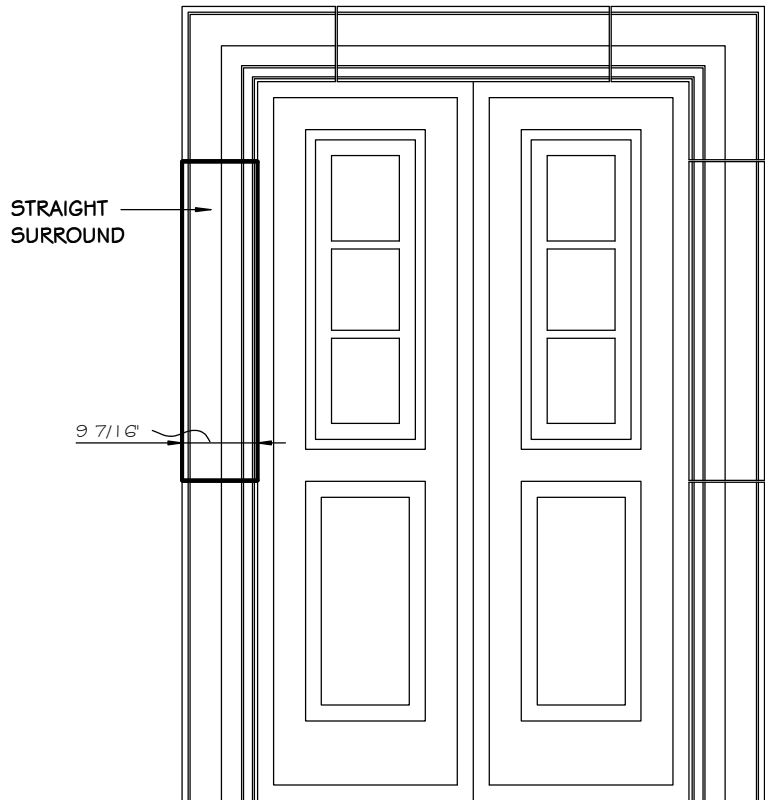

# WILDING 9" SURROUND STRAIGHT THIN

SCALE AS NOTED

**SECTION**

SCALE 3" = 1' 0"

**FRONT VIEW**

SCALE 1/2" = 1' 0"

## STANDARD DIMENSIONS AVAILABLE

SIZE	ITEM #
3"W x 48"L	A01-03
4"W x 36"L	A01-04
6"W x 48"L	A01-06
6"W x 48"L	A01-06A
7"W x 36"L	A01-07
7"W x 48"L	A01-07A
9"W x 48"L	A01-09
9"W x 48"L	A01-09A
12"W x 48"L	A01-12

**ISOMETRIC VIEW**

NOT TO SCALE